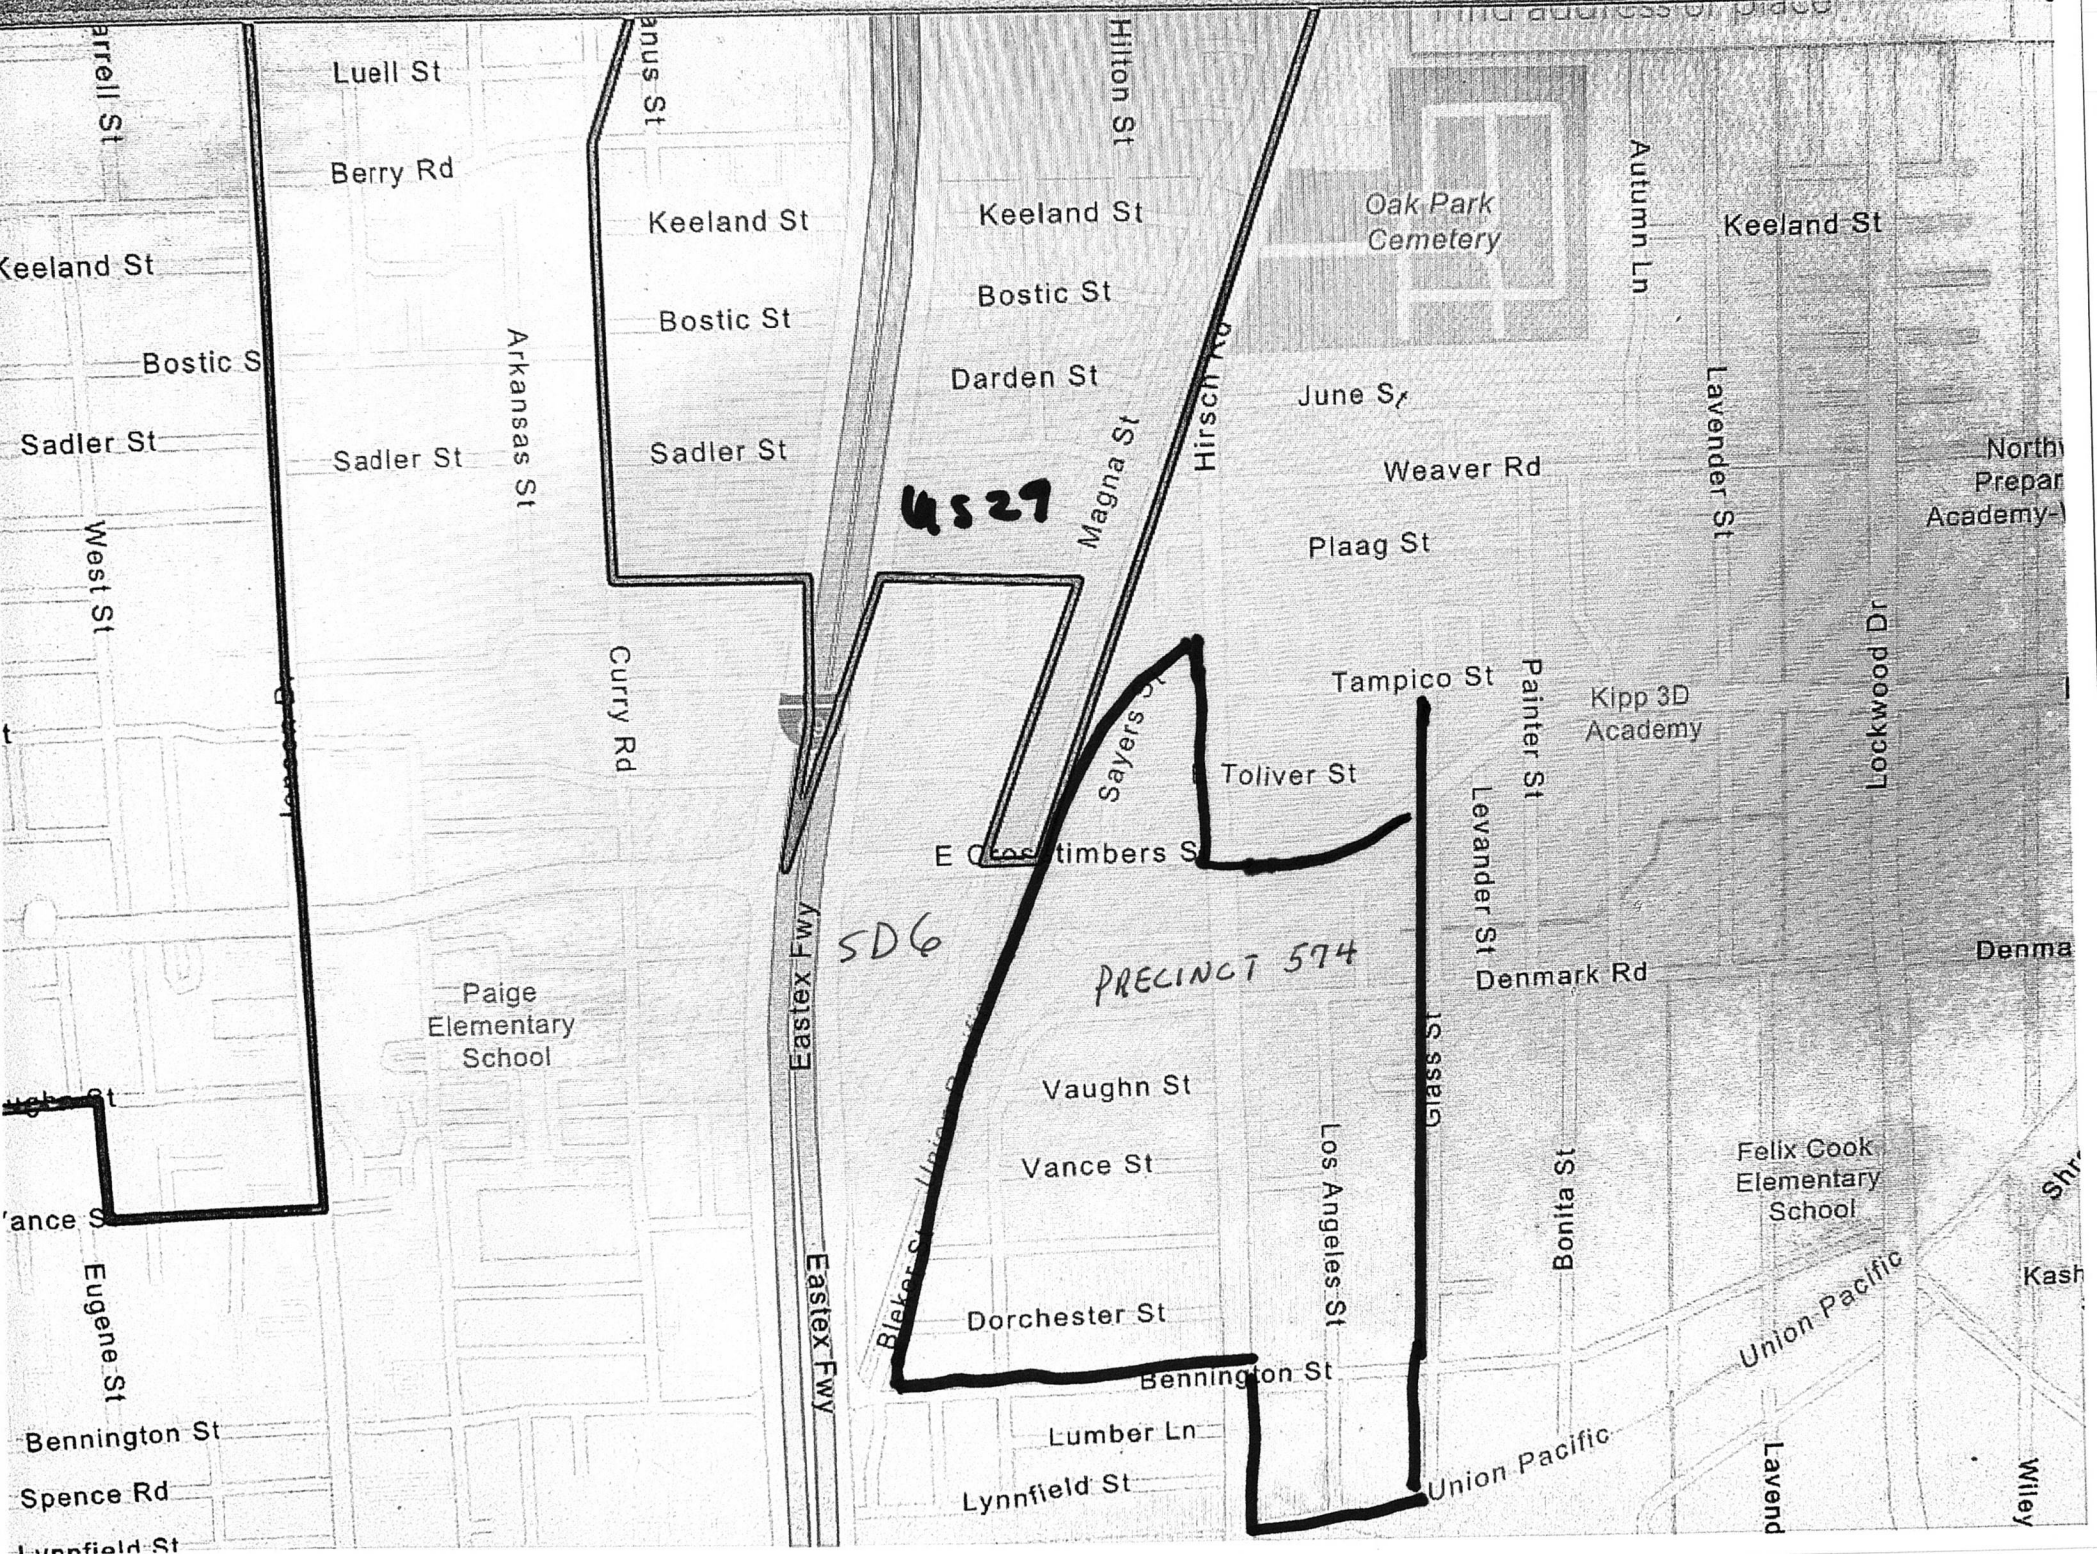

4529

SD6

PRECINCT 574

Luell St

Berry Rd

Keeland St

Keeland St

Oak Park Cemetery

Autumn Ln

Keeland St

Bostic St

Bostic St

June St

Weaver Rd

Lavender St

Northy Prepar Academy-

Bostic S

Darden St

Magna St

Hirsch Rd

Plaag St

Sadler St

Sadler St

Sadler St

Arkansas St

Curry Rd

Eastex Fwy

Eastex Fwy

4529

Tampico St

Painter St

Kipp 3D Academy

Lockwood Dr

Toliver St

Sayers St

E Cross Timbers S

Levander St

Denmark Rd

Denma

Paige Elementary School

Vaughn St

Vance St

Felix Cook Elementary School

Dorchester St

Los Angeles St

Bonita St

Union Pacific

Bennington St

Lumber Ln

Union Pacific

Lynnfield St

Lavend

Wiley

Bennington St

Spence Rd

Lynnfield St

Arrell St

Keeland St

West St

High St

ance S

Eugene St