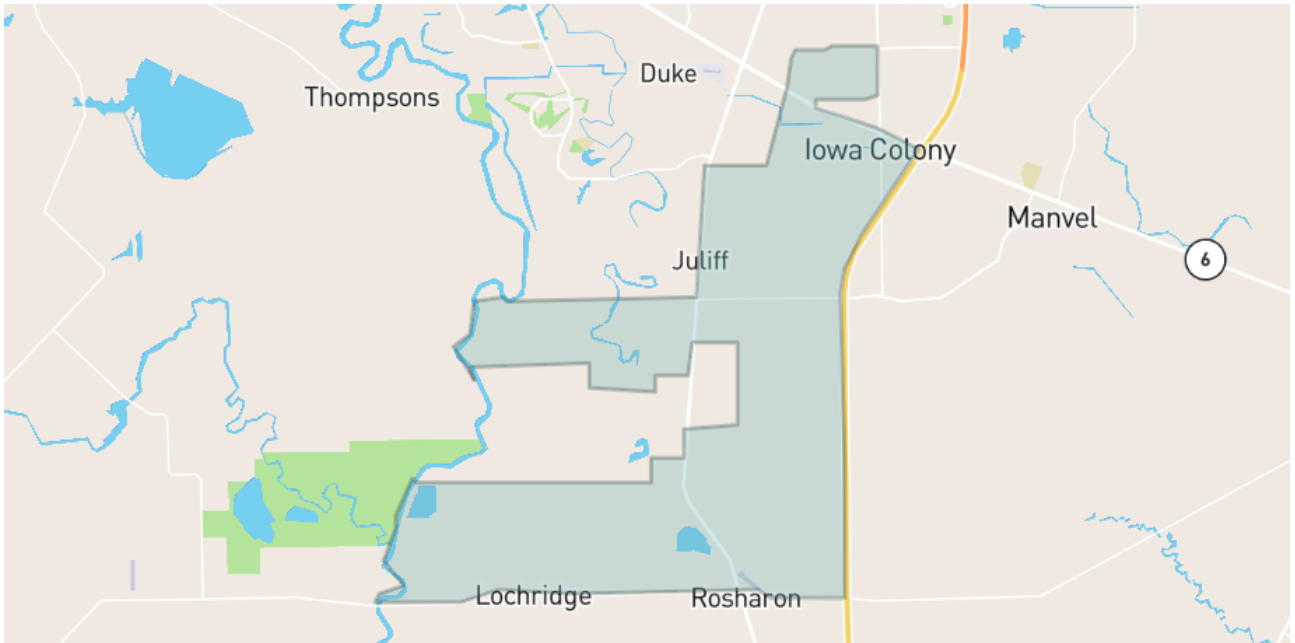

I am speaking for others who feel it's a waste of time to talk to Legislators. I have tried to share with your constituents that it's on them opposing gerrymandering is recorded. I have provided a map of lines drawn fairly where I live. It appears like the insurrectionist started the job and our lawmakers are finishing by using the law against it's voter by means of redistricting.

[REDACTED]

City of Iowa Colony

This map was created at [Representable.org](https://www.representable.org)

View this community at:

<https://www.representable.org/submission/9b0cba42-68f7-4784-b2e5-4014d7bebb36?pdf=true>