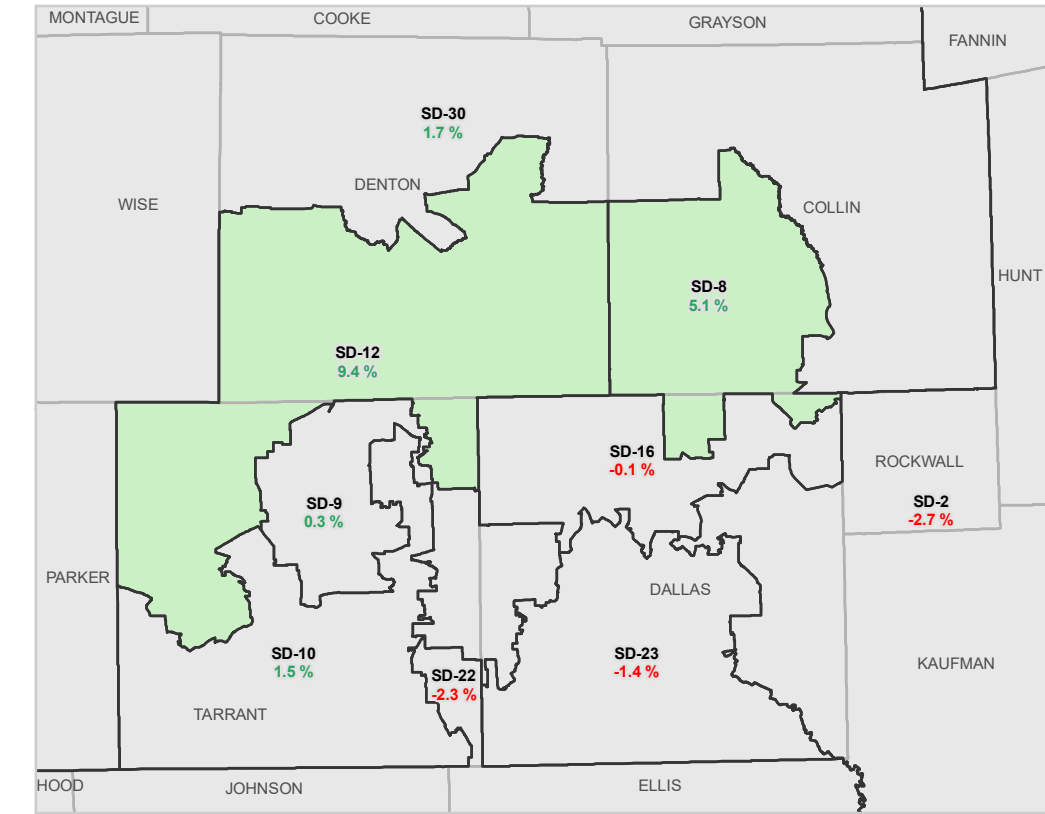

North Central Texas