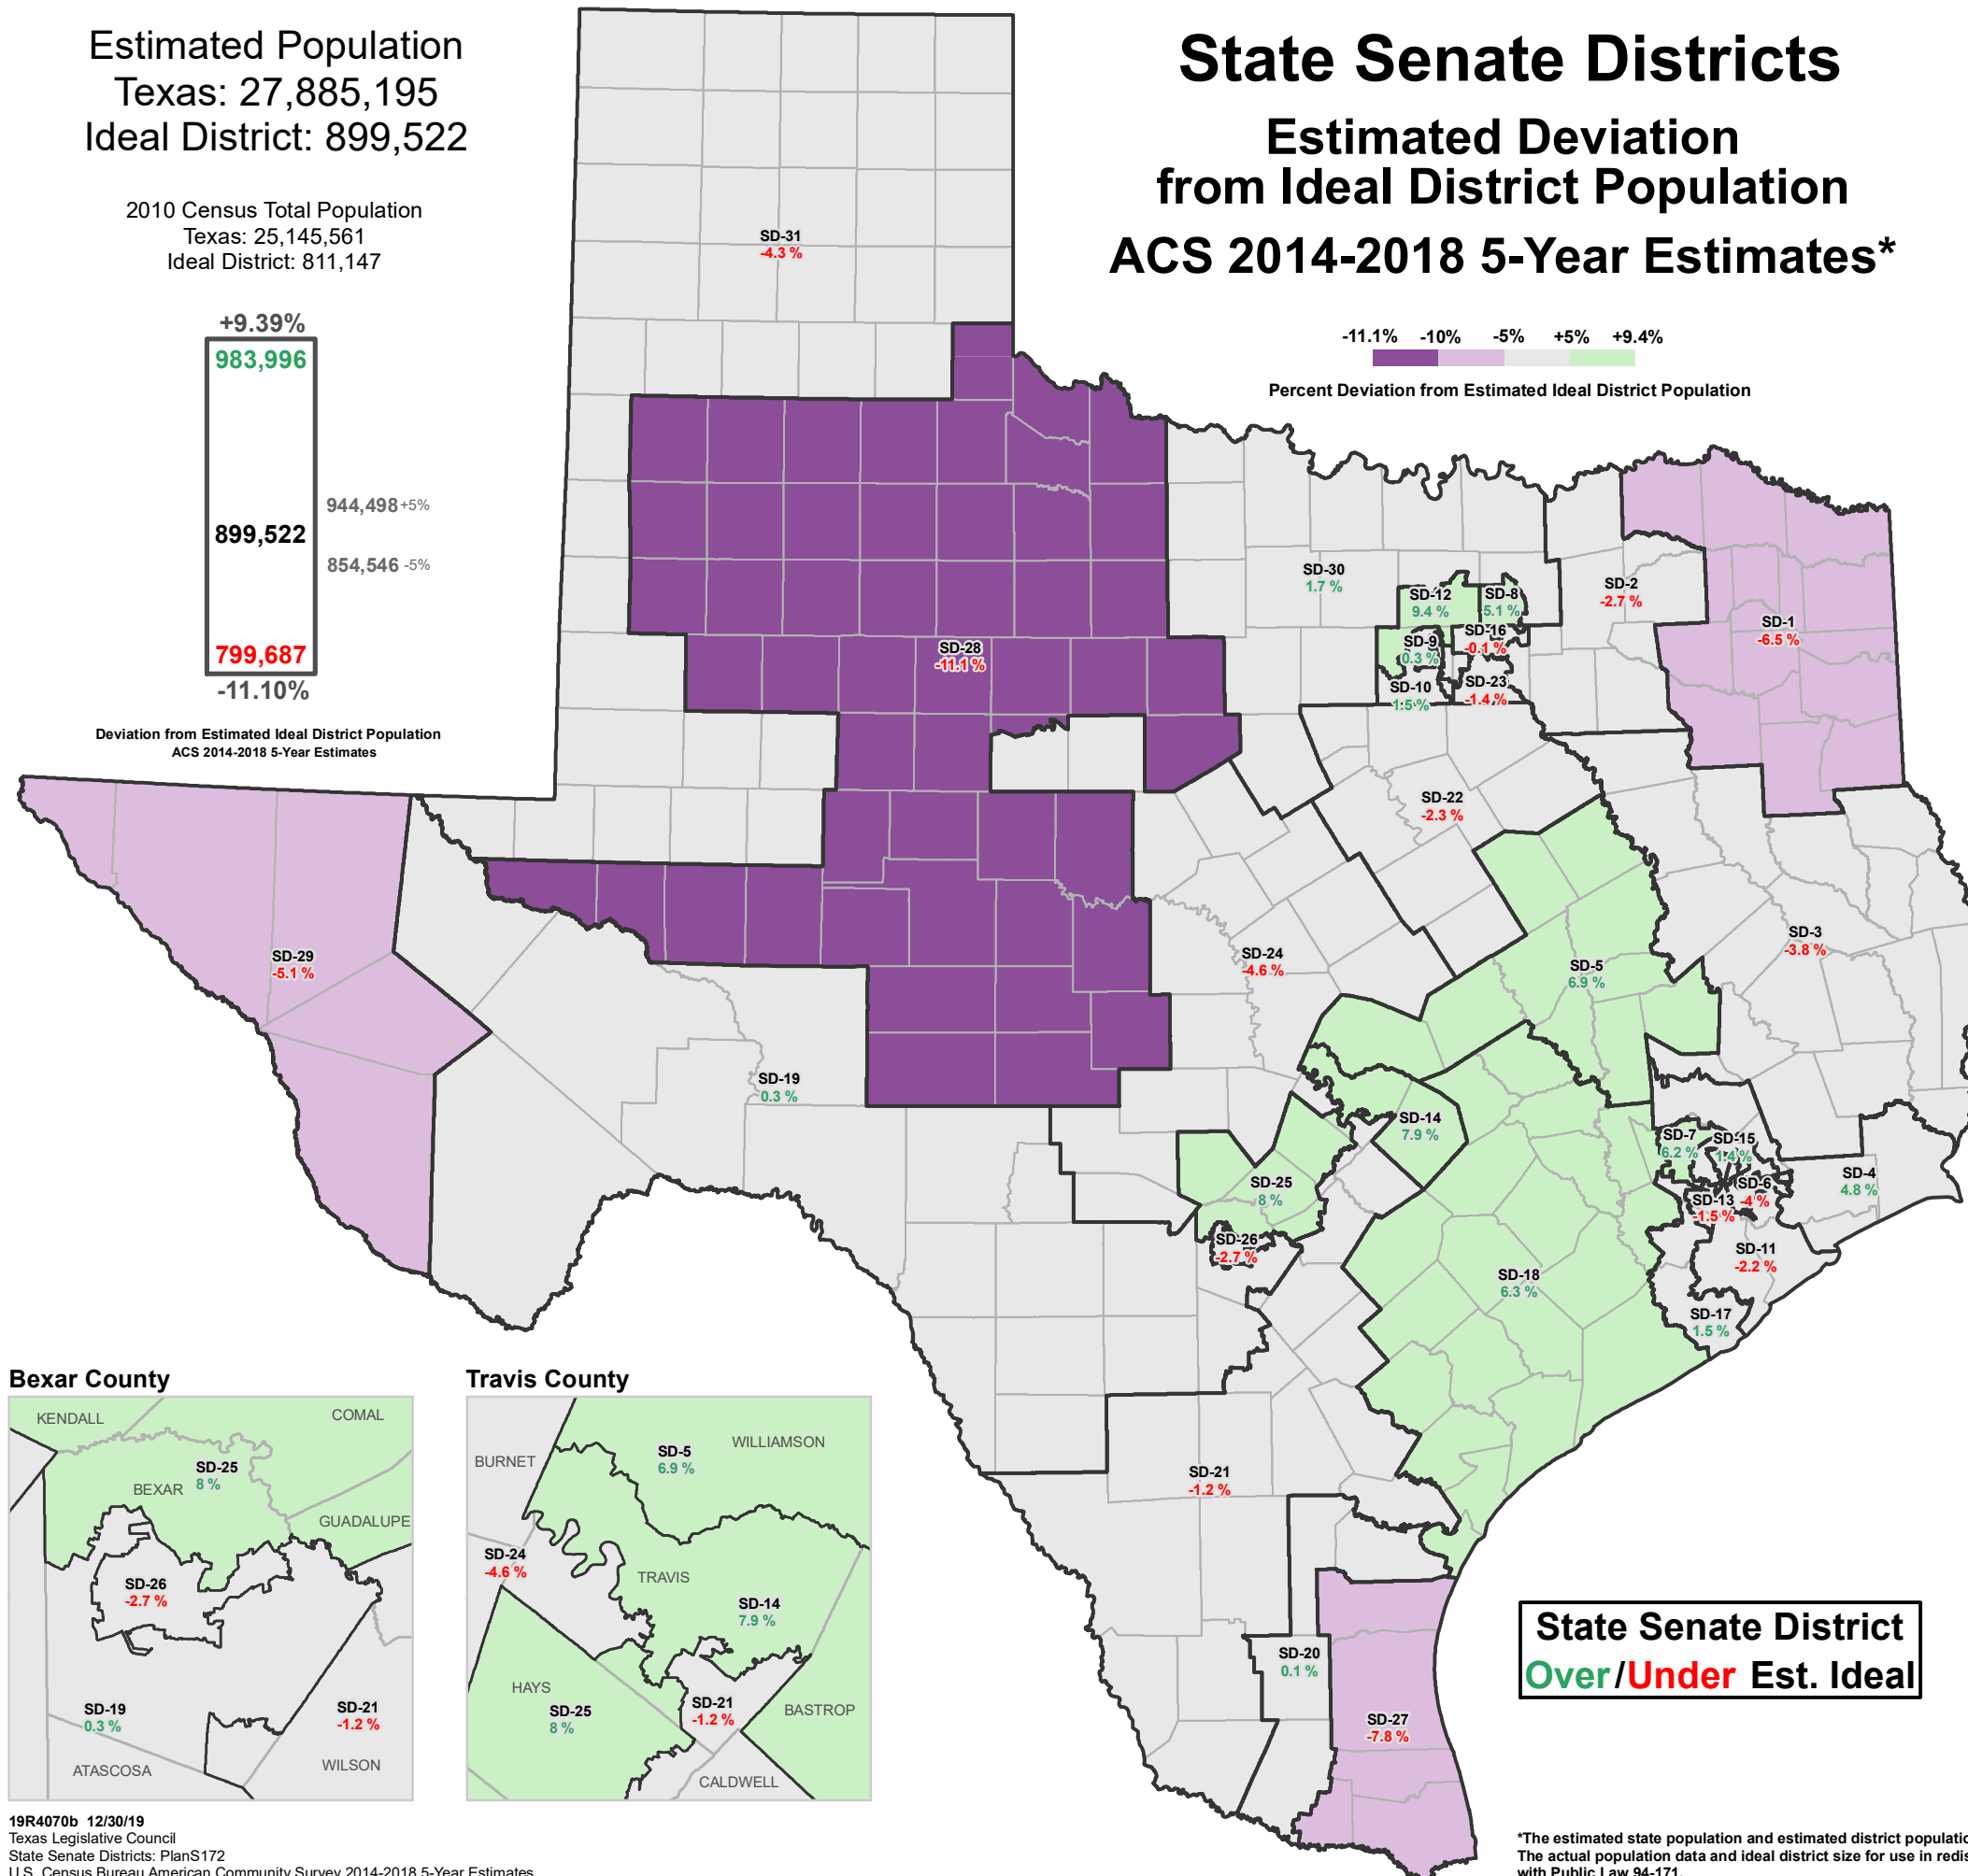

State Senate Districts

Estimated Deviation from Ideal District Population

ACS 2014-2018 5-Year Estimates*