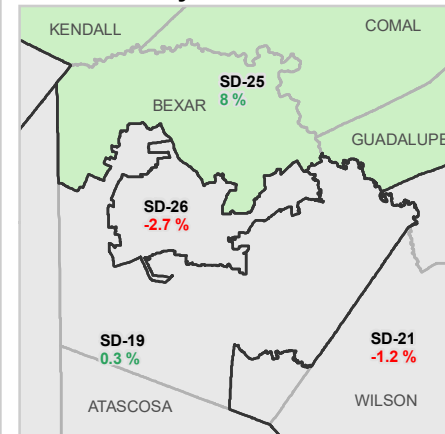

Bexar County