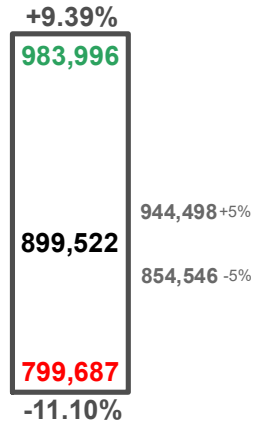

Estimated Population  
Texas: 27,885,195  
Ideal District: 899,522

2010 Census Total Population  
Texas: 25,145,561  
Ideal District: 811,147

Deviation from Estimated Ideal District Population  
ACS 2014-2018 5-Year Estimates