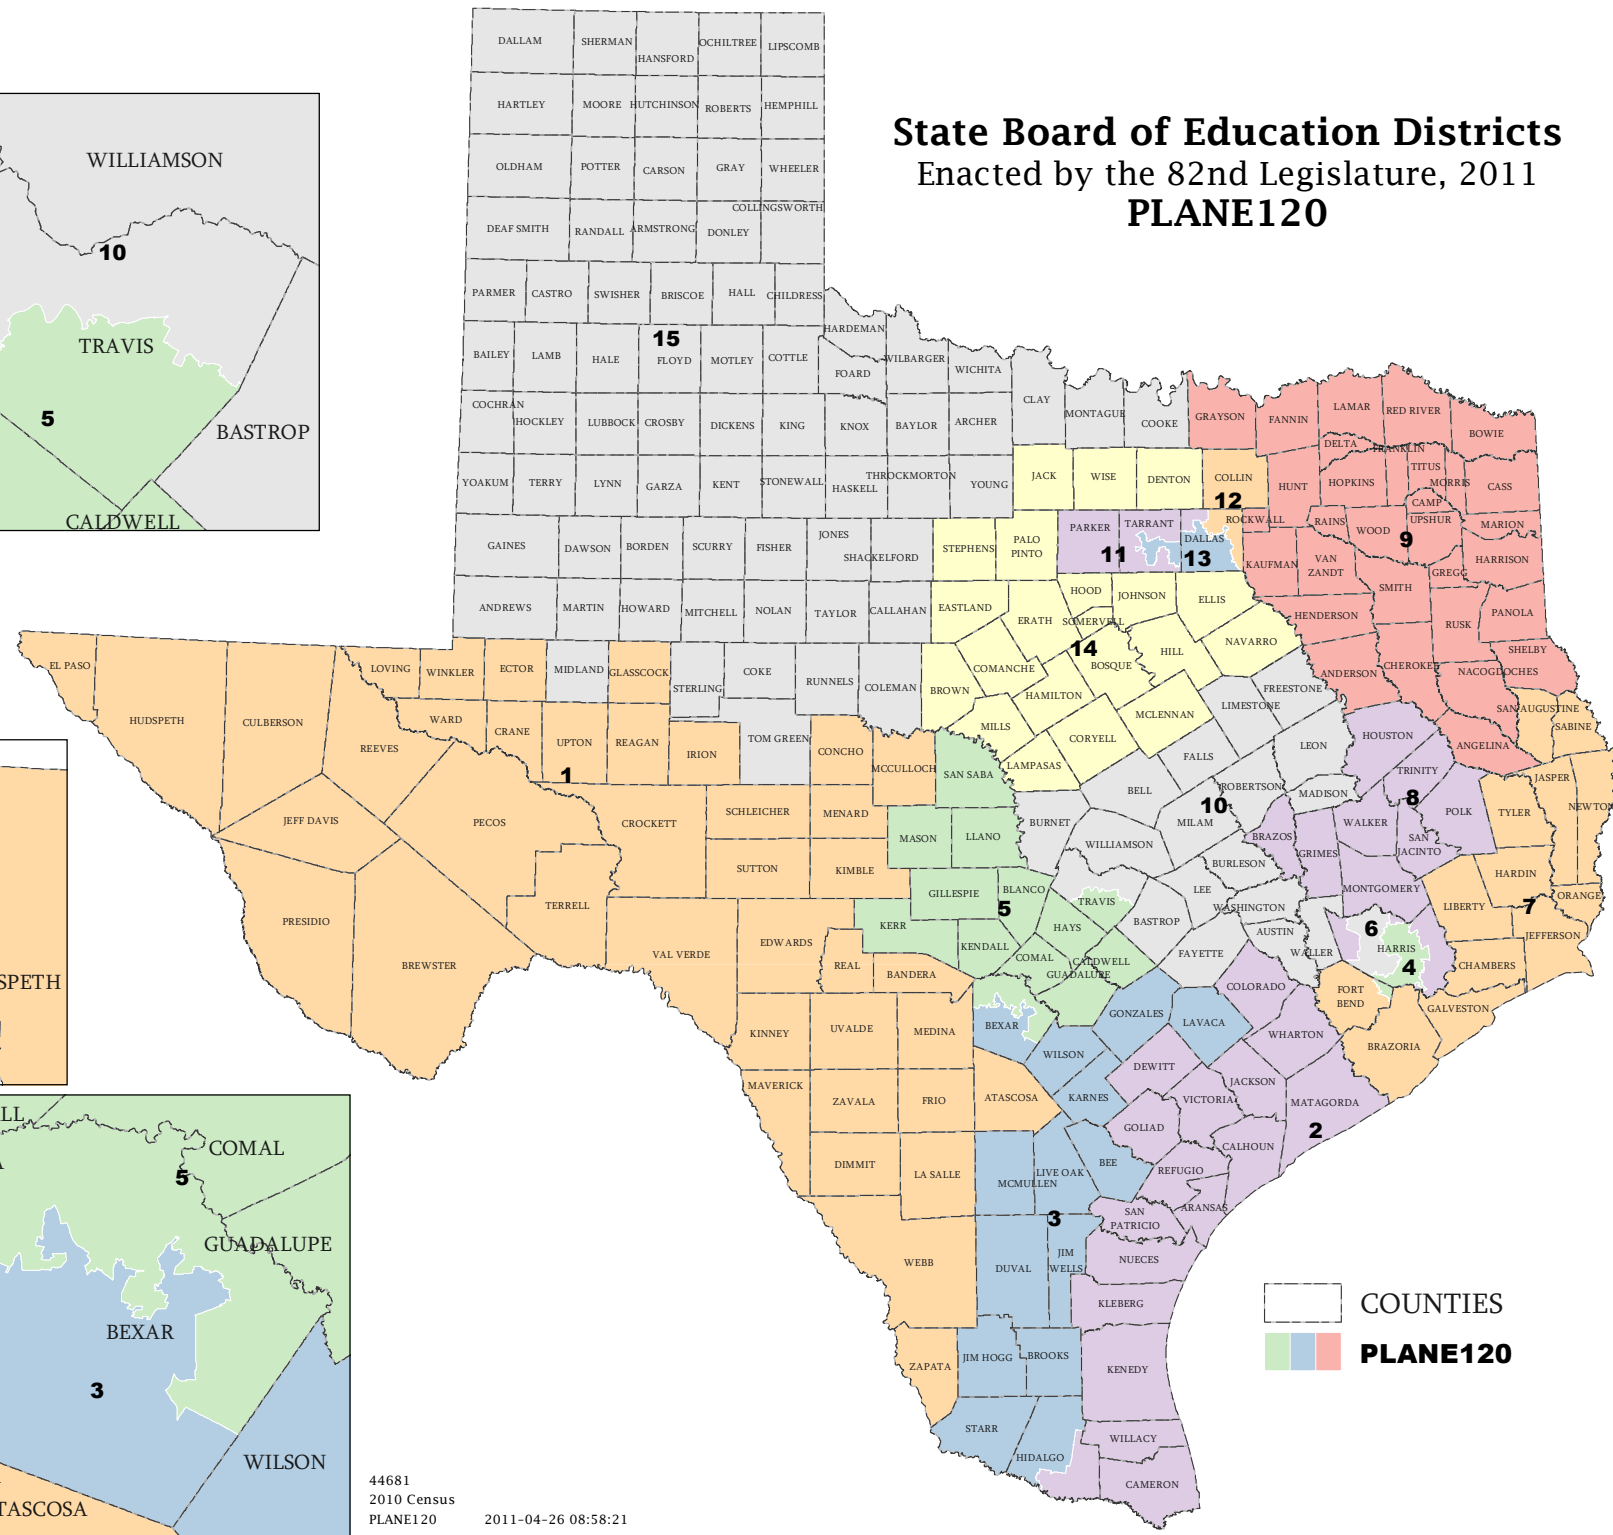

State Board of Education Districts

Enacted by the 82nd Legislature, 2011

PLANE120

 COUNTIES
 PLANE120

Map ID 5000
07/11/19 15:52:15

44681
2010 Census
PLANE120
2011-04-26 08:58:21