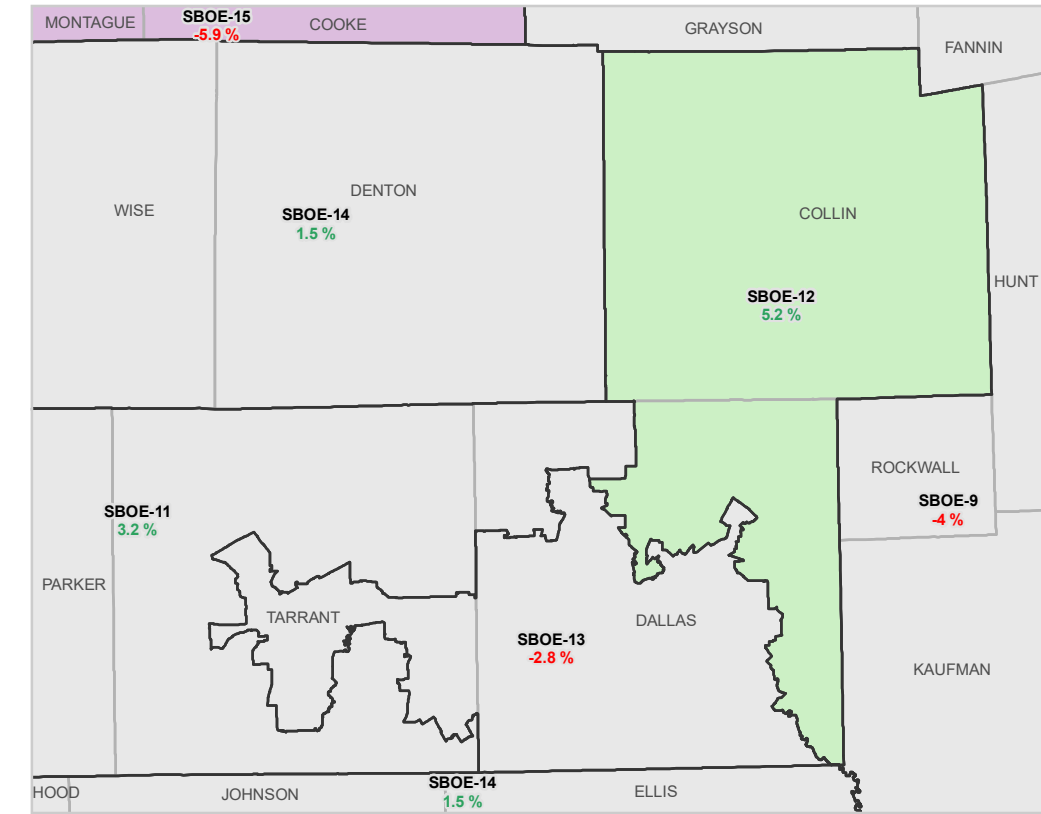

Estimated Population
Texas: 27,885,195
Ideal District: 1,859,013

2010 Census Total Population
Texas: 25,145,561
Ideal District: 1,676,371

Deviation from Estimated Ideal District Population
ACS 2013-2017 5-Year Estimates

State Board of Education Districts

Estimated Deviation from Ideal District Population from ACS 2014-2018 5-Year Estimates*

-7.7% -5% +5% +5.6%

Percent Deviation from Estimated Ideal District Population

Bexar County

Travis County

North Central Texas

Harris County

SBOE District
Over/Under Est. Ideal

*The estimated state population and estimated district populations were produced from the American Community Survey (ACS) 2014-2018 5-year estimates of total population. The actual population data and ideal district size for use in redistricting will be produced upon the completion of the 2020 Census and delivery of small area data in accordance with Public Law 94-171.