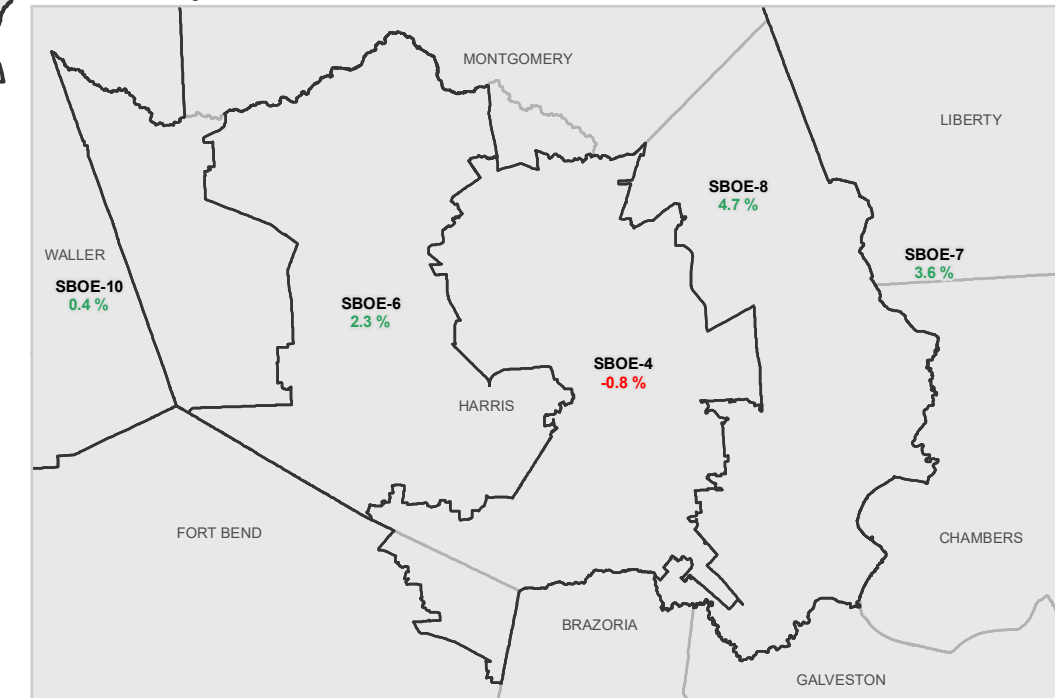

Estimated Population
Texas: 27,885,195
Ideal District: 1,859,013

2010 Census Total Population
Texas: 25,145,561
Ideal District: 1,676,371

Deviation from Estimated Ideal District Population
ACS 2013-2017 5-Year Estimates

State Board of Education Districts

Estimated Deviation from Ideal District Population from ACS 2014-2018 5-Year Estimates*

-7.7% -5% +5% +5.6%

Percent Deviation from Estimated Ideal District Population

Bexar County

Travis County

North Central Texas

Harris County

SBOE District
Over/Under Est. Ideal

*The estimated state population and estimated district populations were produced from the American Community Survey (ACS) 2014-2018 5-year estimates of total population. The actual population data and ideal district size for use in redistricting will be produced upon the completion of the 2020 Census and delivery of small area data in accordance with Public Law 94-171.