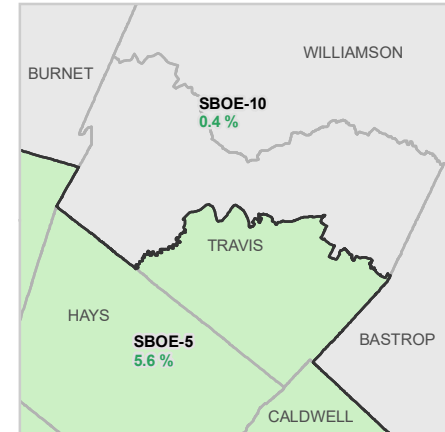

Estimated Population
Texas: 27,885,195
Ideal District: 1,859,013

2010 Census Total Population
Texas: 25,145,561
Ideal District: 1,676,371

Deviation from Estimated Ideal District Population
ACS 2013-2017 5-Year Estimates

State Board of Education Districts

Estimated Deviation from Ideal District Population from ACS 2014-2018 5-Year Estimates*

-7.7% -5% +5% +5.6%

Percent Deviation from Estimated Ideal District Population

Bexar County

Travis County

North Central Texas

Harris County

SBOE District
Over/Under Est. Ideal

*The estimated state population and estimated district populations were produced from the American Community Survey (ACS) 2014-2018 5-year estimates of total population. The actual population data and ideal district size for use in redistricting will be produced upon the completion of the 2020 Census and delivery of small area data in accordance with Public Law 94-171.