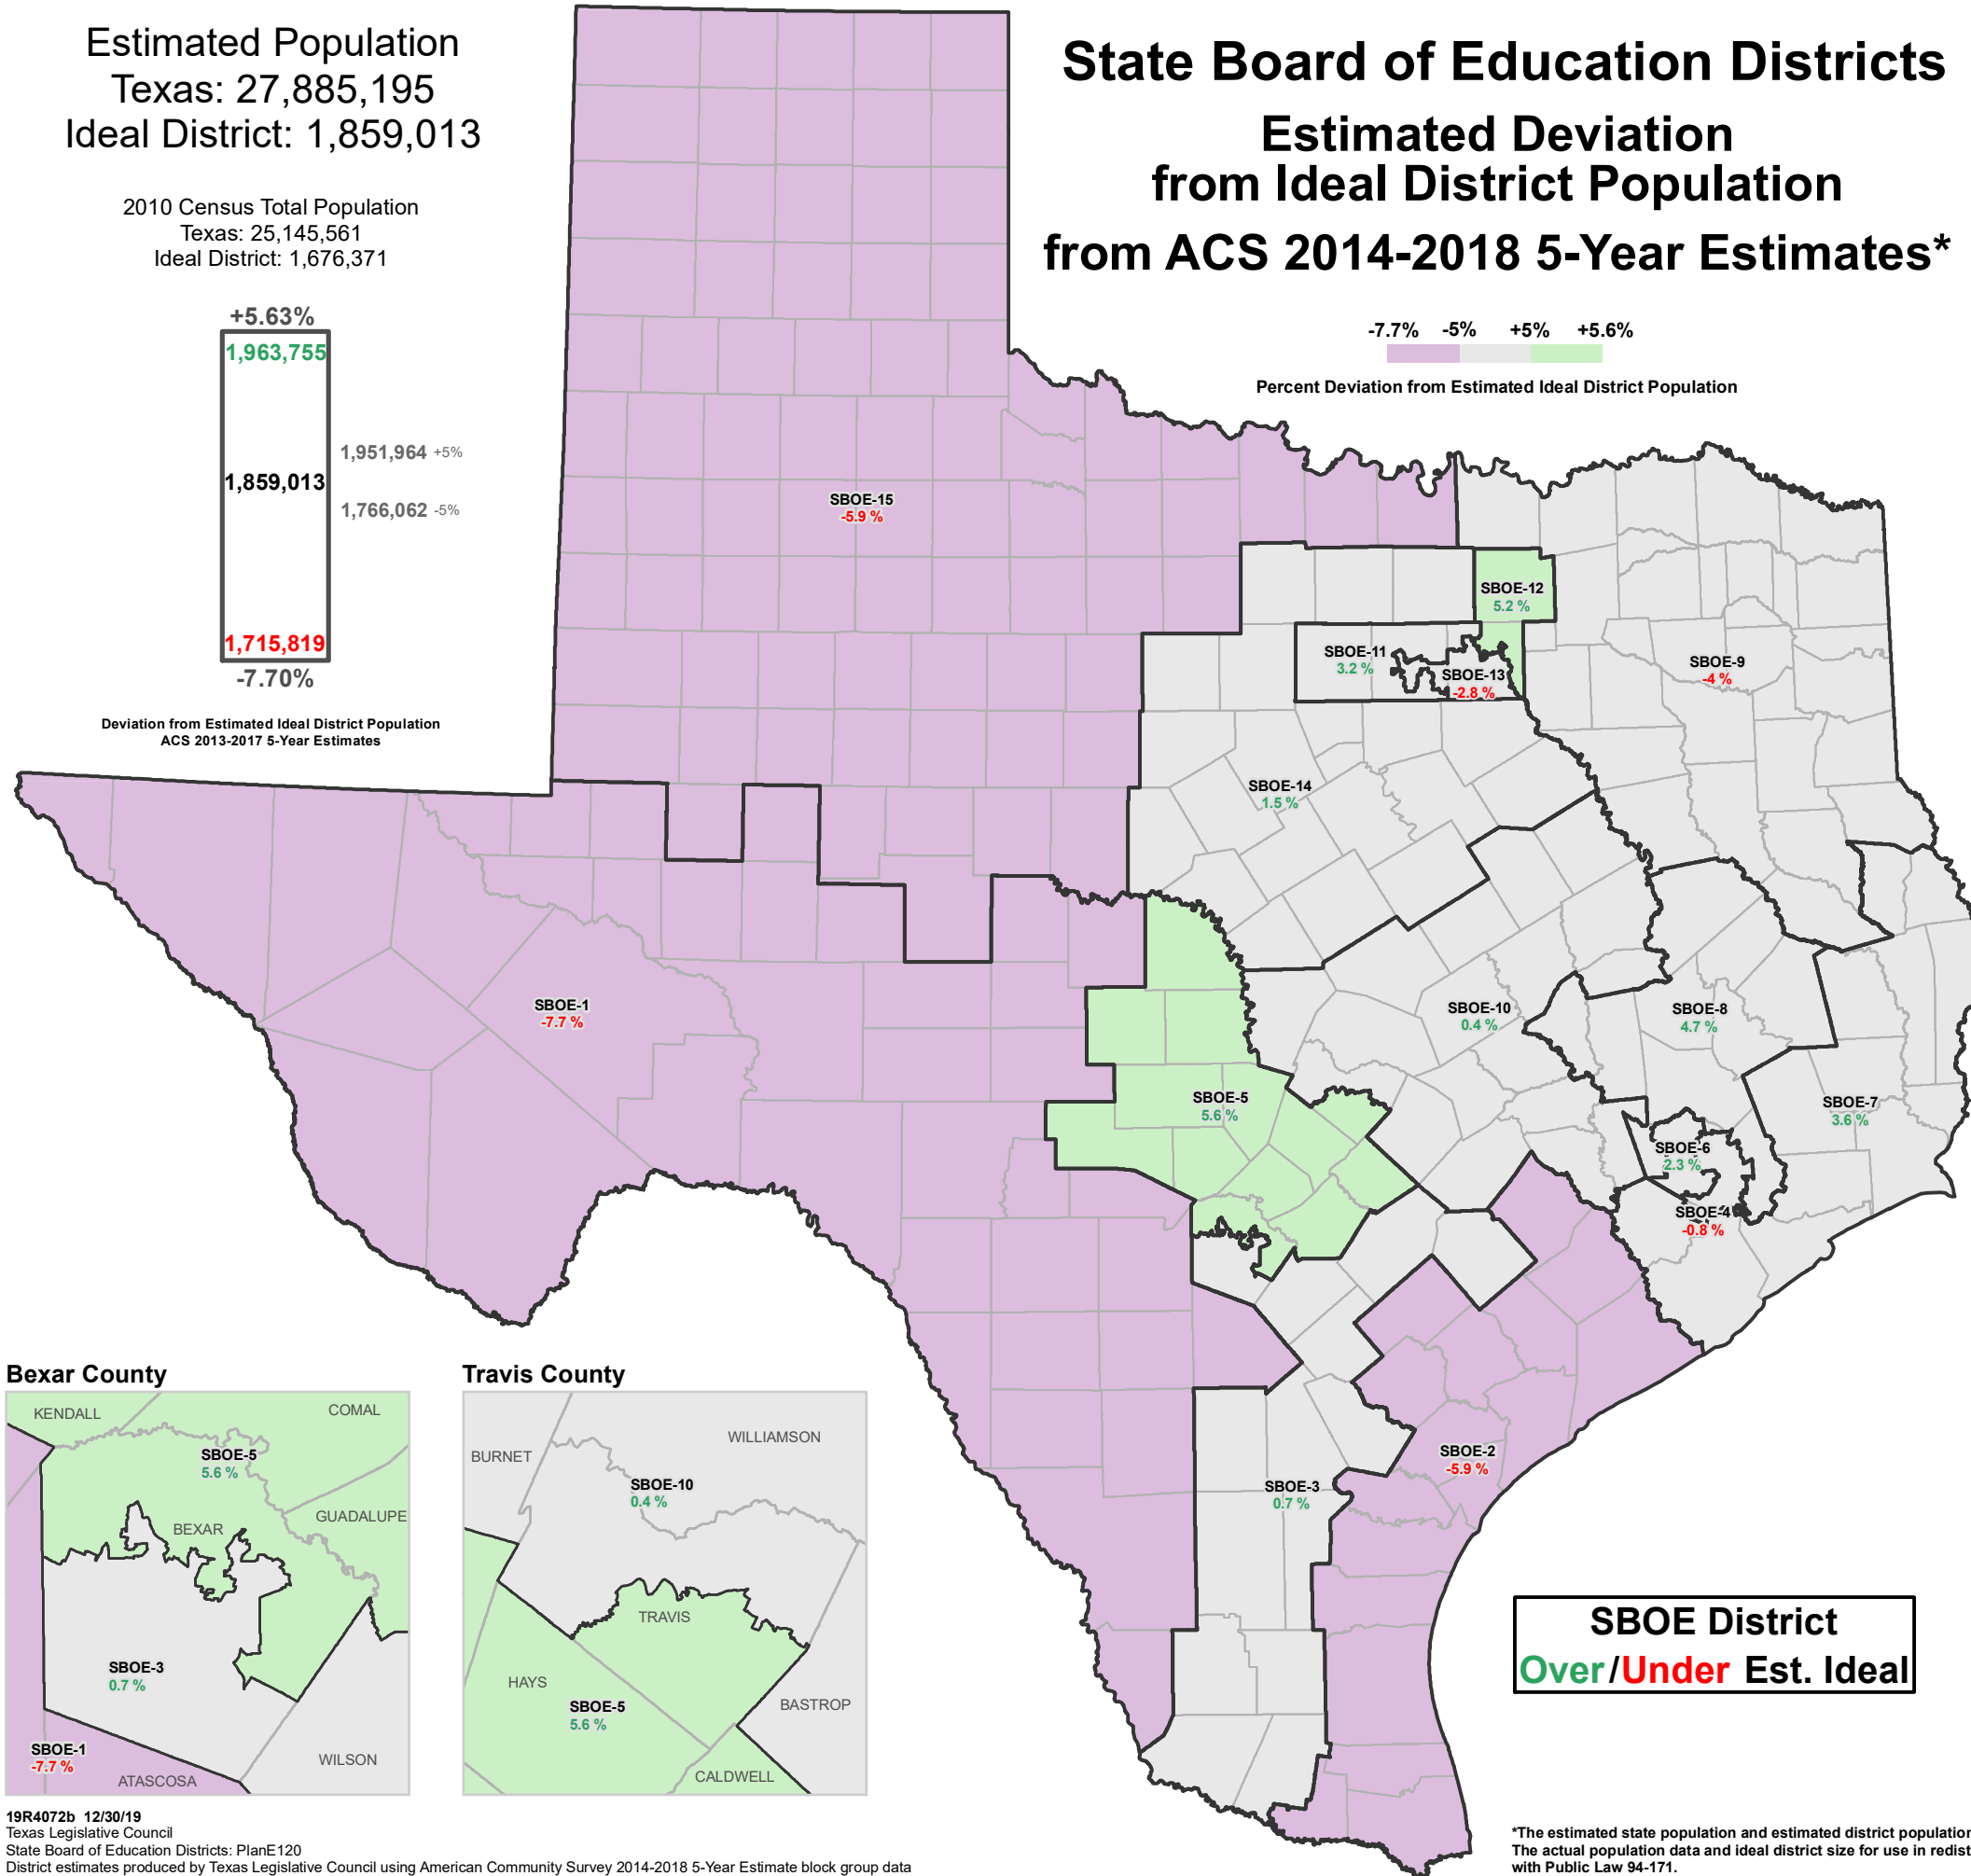

Estimated Population
Texas: 27,885,195
Ideal District: 1,859,013

2010 Census Total Population
Texas: 25,145,561
Ideal District: 1,676,371

Deviation from Estimated Ideal District Population
ACS 2013-2017 5-Year Estimates

State Board of Education Districts

Estimated Deviation from Ideal District Population from ACS 2014-2018 5-Year Estimates*

-7.7% -5% +5% +5.6%

Percent Deviation from Estimated Ideal District Population

Bexar County

Travis County

North Central Texas

Harris County

SBOE District
Over/Under Est. Ideal

*The estimated state population and estimated district populations were produced from the American Community Survey (ACS) 2014-2018 5-year estimates of total population. The actual population data and ideal district size for use in redistricting will be produced upon the completion of the 2020 Census and delivery of small area data in accordance with Public Law 94-171.