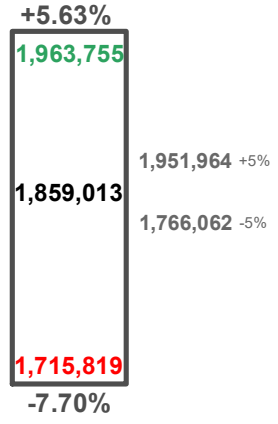

Estimated Population
Texas: 27,885,195
Ideal District: 1,859,013

2010 Census Total Population
Texas: 25,145,561
Ideal District: 1,676,371

Deviation from Estimated Ideal District Population
ACS 2013-2017 5-Year Estimates

State Board of Education Districts

Estimated Deviation from Ideal District Population from ACS 2014-2018 5-Year Estimates*

-7.7% -5% +5% +5.6%

Percent Deviation from Estimated Ideal District Population

Bexar County