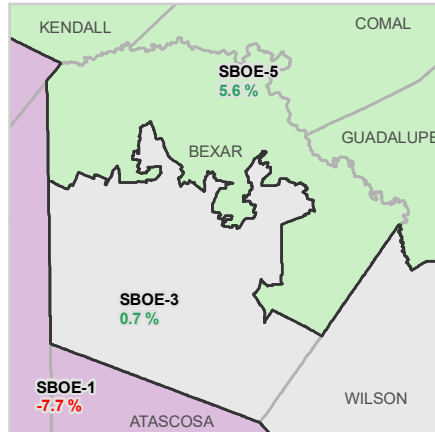

Estimated Population
Texas: 27,885,195
Ideal District: 1,859,013

2010 Census Total Population
Texas: 25,145,561
Ideal District: 1,676,371

Deviation from Estimated Ideal District Population
ACS 2013-2017 5-Year Estimates

State Board of Education Districts

Estimated Deviation from Ideal District Population from ACS 2014-2018 5-Year Estimates*

-7.7% -5% +5% +5.6%

Percent Deviation from Estimated Ideal District Population

Bexar County

Travis County

North Central Texas

Harris County

SBOE District
Over/Under Est. Ideal

*The estimated state population and estimated district populations were produced from the American Community Survey (ACS) 2014-2018 5-year estimates of total population. The actual population data and ideal district size for use in redistricting will be produced upon the completion of the 2020 Census and delivery of small area data in accordance with Public Law 94-171.