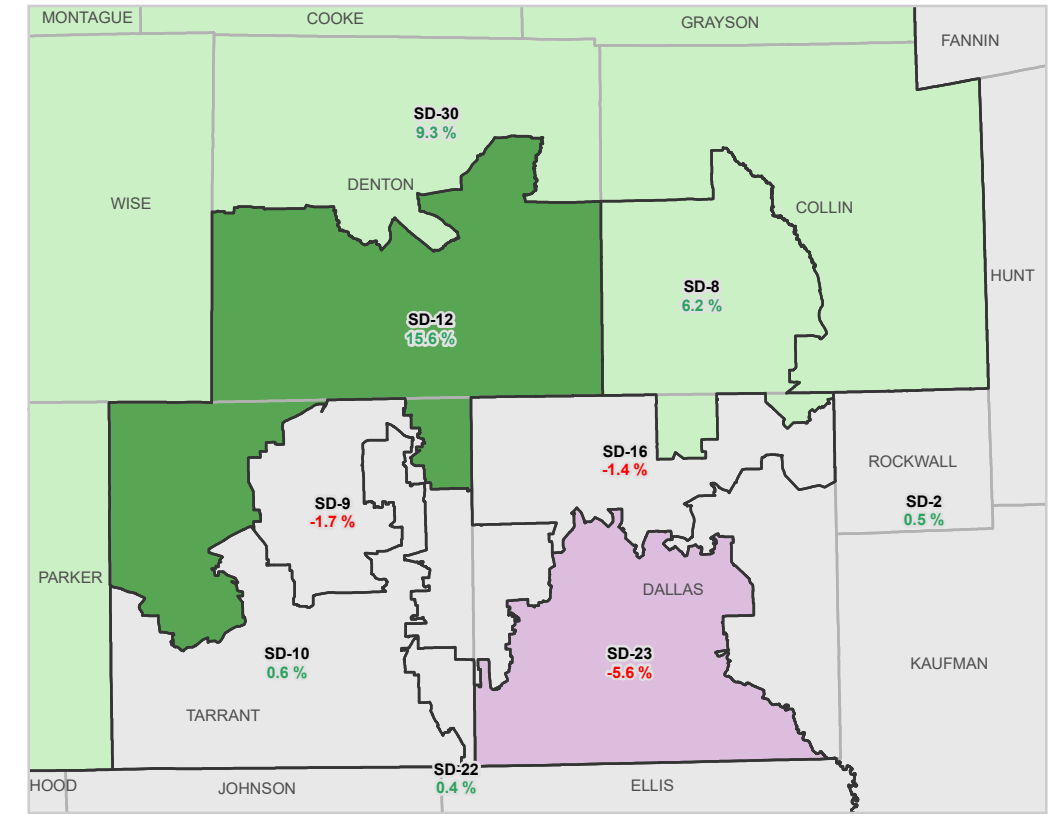

2020 Census Population  
 Texas: 29,145,505  
 Ideal District: 940,178

2010 Census Total Population  
 Texas: 25,145,561  
 Ideal District: 811,147

+17.37%  
**1,103,479**  
 987,187 +5%  
**940,178**  
 893,169 -5%  
**769,007**  
 -15.33%

# State Senate Districts

## Deviation from Ideal District Population

### 2020 Census

-15.3% -10% -5% +5% +10% +17.4%  
 Percent Deviation from Ideal District Population

North Central Texas

Harris County

Bexar County

Travis County

State Senate District  
 Over/Under Ideal