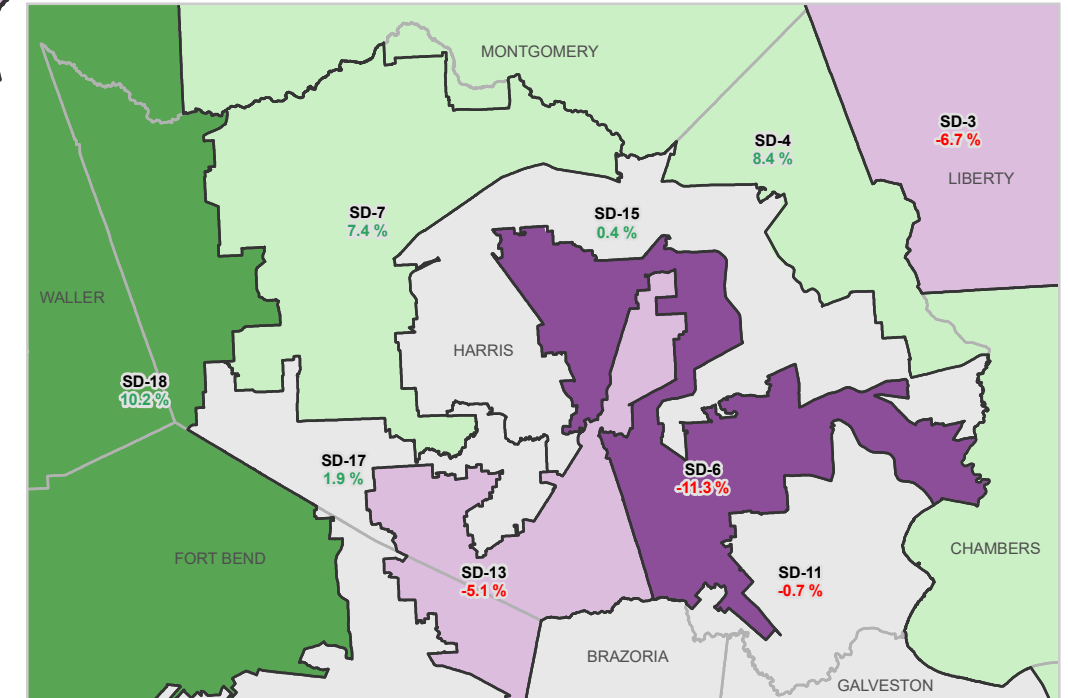

2020 Census Population  
 Texas: 29,145,505  
 Ideal District: 940,178

2010 Census Total Population  
 Texas: 25,145,561  
 Ideal District: 811,147

+17.37%  
**1,103,479**  
 987,187 +5%  
**940,178**  
 893,169 -5%  
**769,007**  
 -15.33%

# State Senate Districts

## Deviation from Ideal District Population

### 2020 Census

-15.3% -10% -5% +5% +10% +17.4%  
 Percent Deviation from Ideal District Population

North Central Texas

Harris County

Bexar County

Travis County

State Senate District  
 Over/Under Ideal