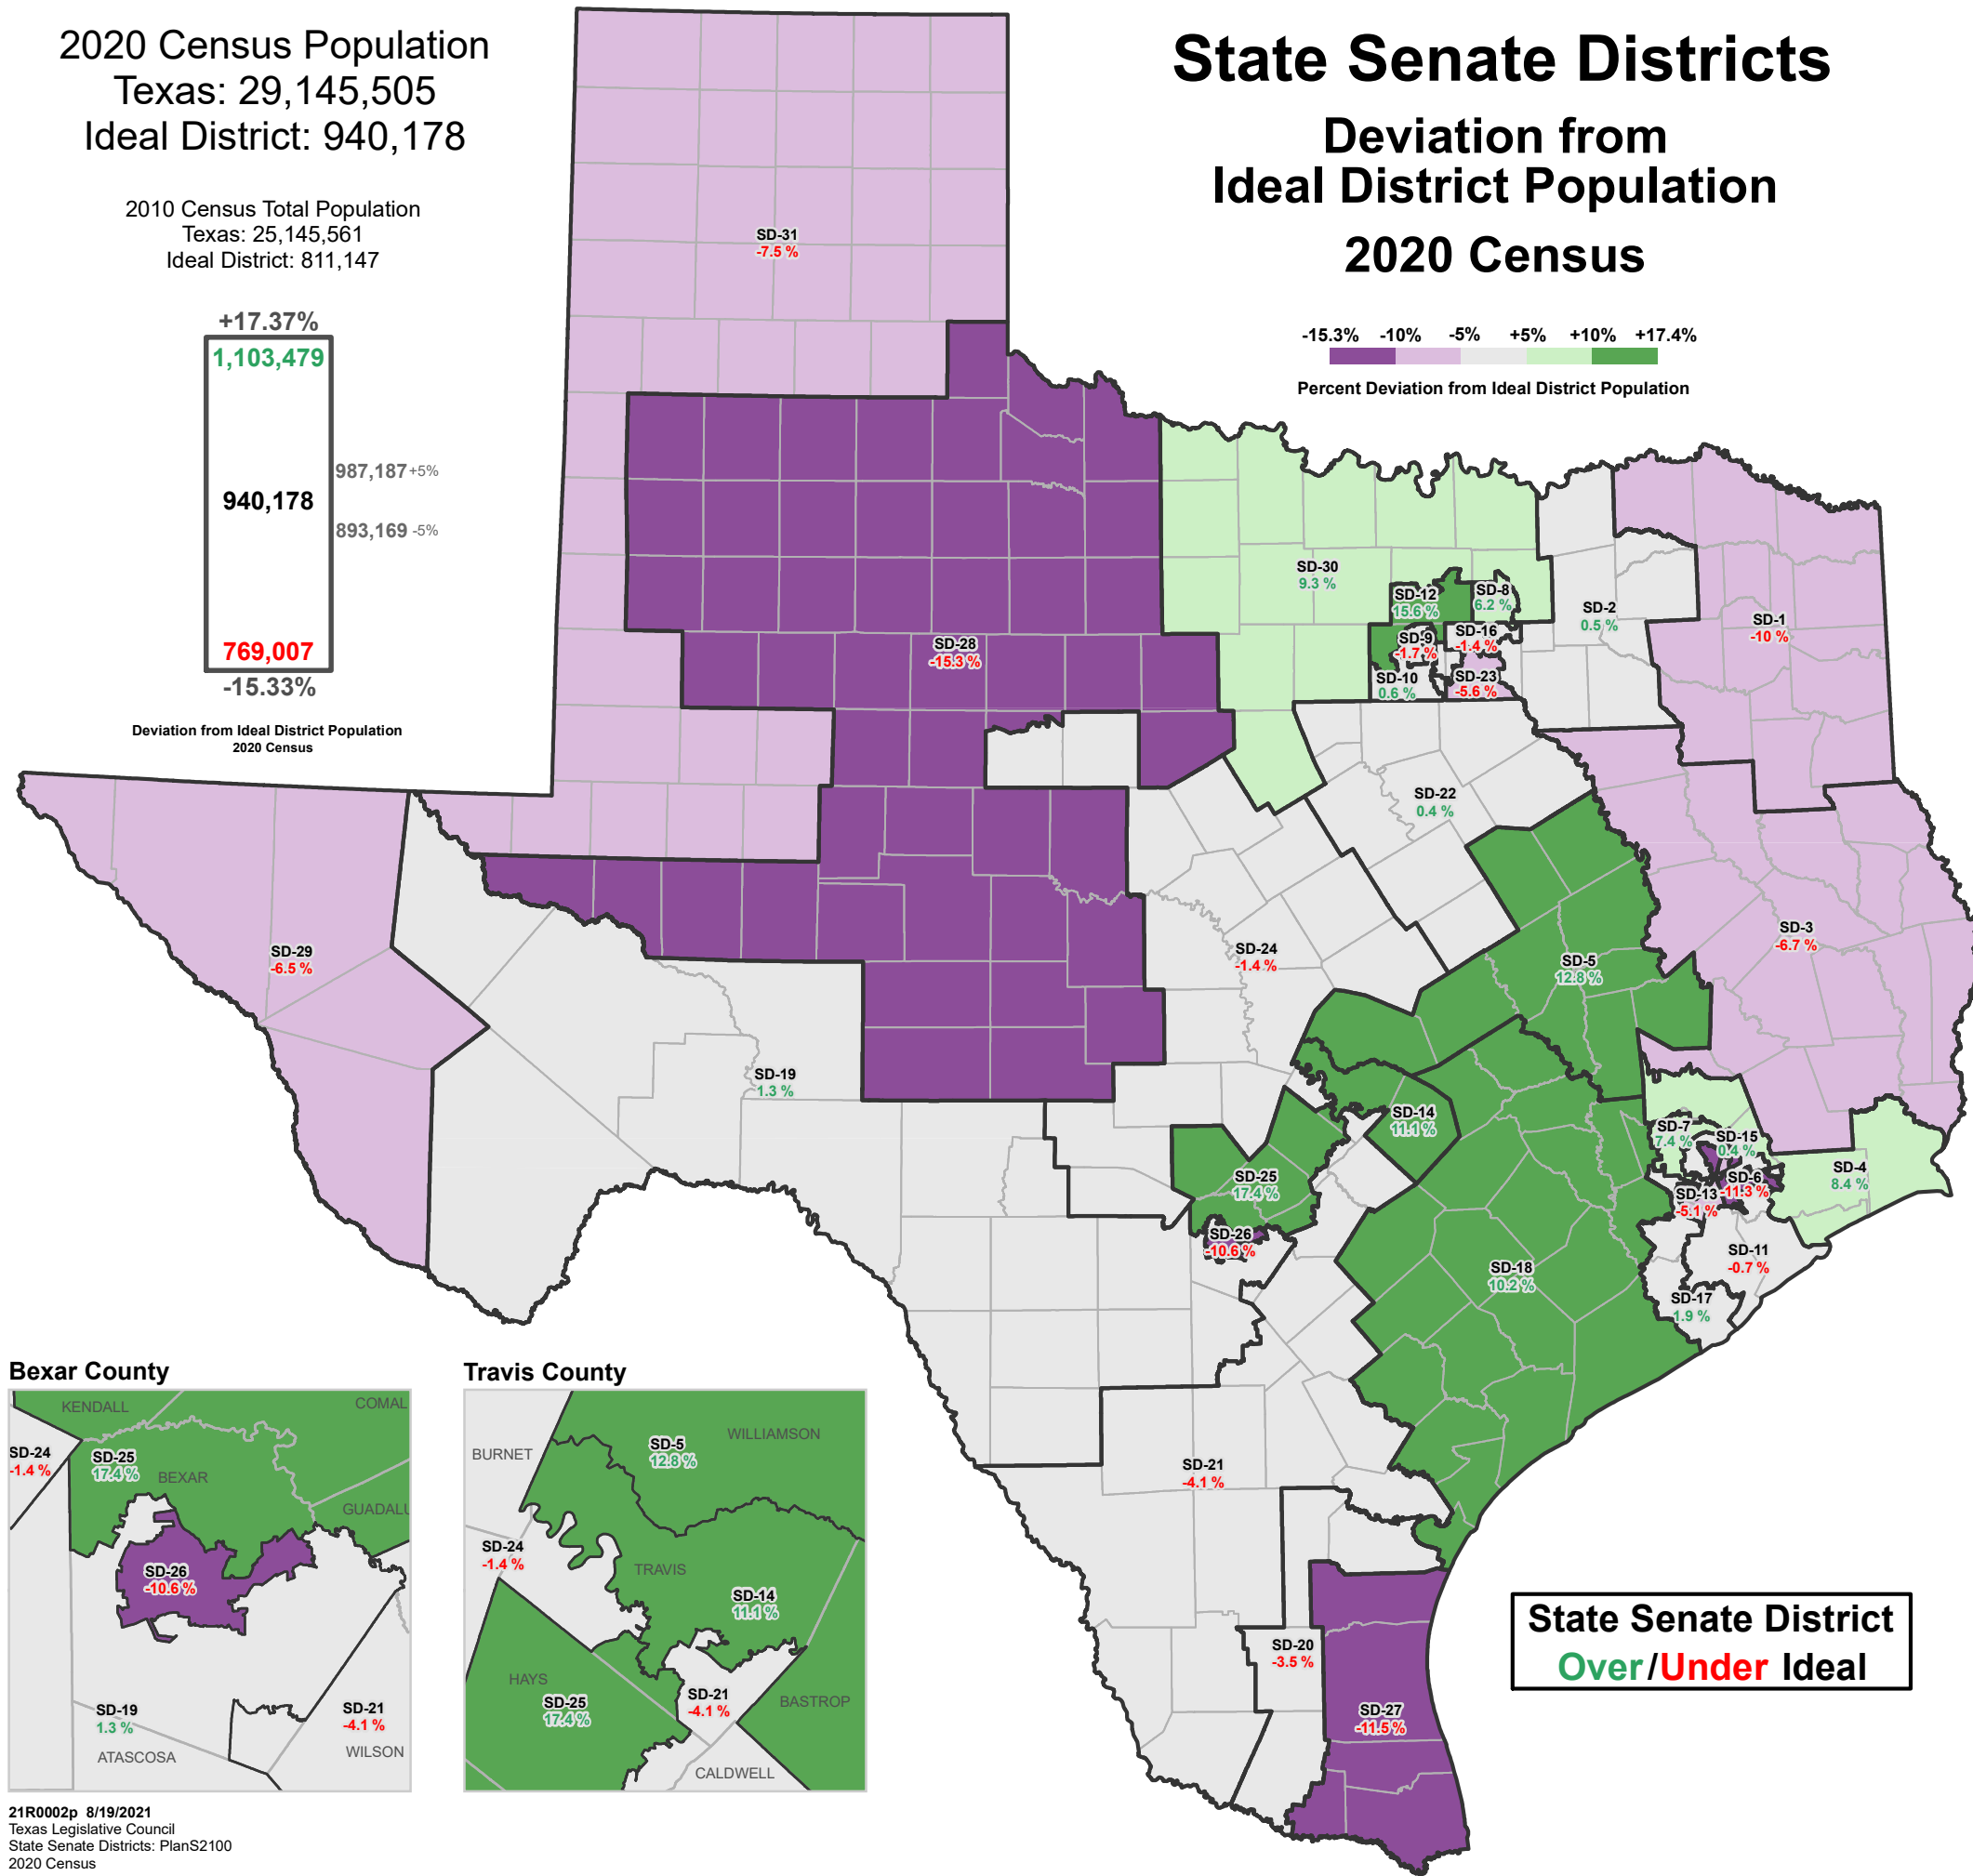

2020 Census Population
Texas: 29,145,505
Ideal District: 940,178

2010 Census Total Population
Texas: 25,145,561
Ideal District: 811,147

+17.37%
1,103,479
987,187 +5%
940,178
893,169 -5%
769,007
-15.33%

Deviation from Ideal District Population
2020 Census

State Senate Districts

Deviation from Ideal District Population

2020 Census

-15.3% -10% -5% +5% +10% +17.4%
Percent Deviation from Ideal District Population