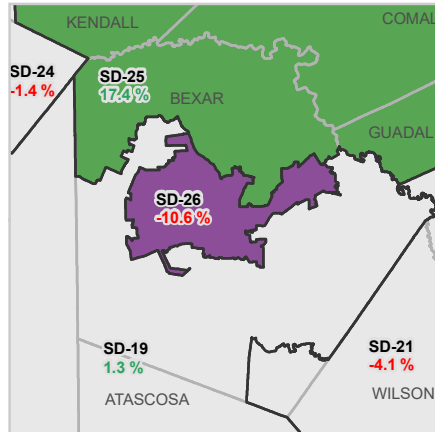

2020 Census Population  
 Texas: 29,145,505  
 Ideal District: 940,178

2010 Census Total Population  
 Texas: 25,145,561  
 Ideal District: 811,147

+17.37%  
**1,103,479**  
 987,187 +5%  
**940,178**  
 893,169 -5%  
**769,007**  
 -15.33%

# State Senate Districts

## Deviation from Ideal District Population

### 2020 Census

-15.3% -10% -5% +5% +10% +17.4%  
 Percent Deviation from Ideal District Population

North Central Texas

Harris County

Bexar County

Travis County

State Senate District  
 Over/Under Ideal