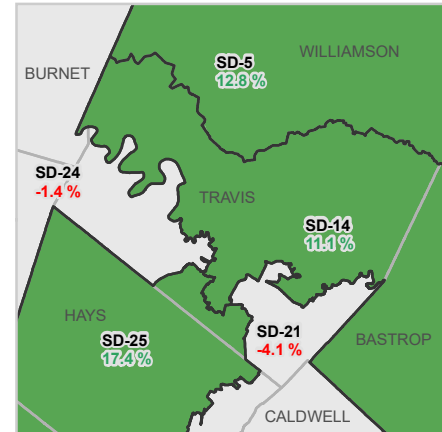

# State Senate Districts

## Deviation from Ideal District Population

### 2020 Census

-15.3% -10% -5% +5% +10% +17.4%  
 Percent Deviation from Ideal District Population

North Central Texas

Harris County

Bexar County

Travis County

State Senate District  
 Over/Under Ideal