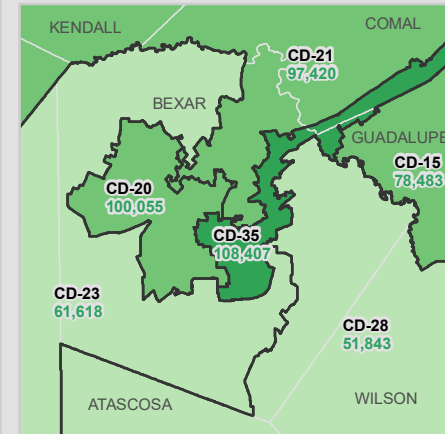

U.S. Congressional Districts

Estimated Population Change

ACS 2014-2018 5-Year Estimates*

North Central Texas

Harris County

Bexar County

Travis County

Congressional District
Est. Added Population

*The estimated state population and estimated district populations were produced from the American Community Survey (ACS) 2014-2018 5-year estimates of total population. The actual population for use in redistricting will be produced upon the completion of the 2020 Census and delivery of small area data in accordance with Public Law 94-171.