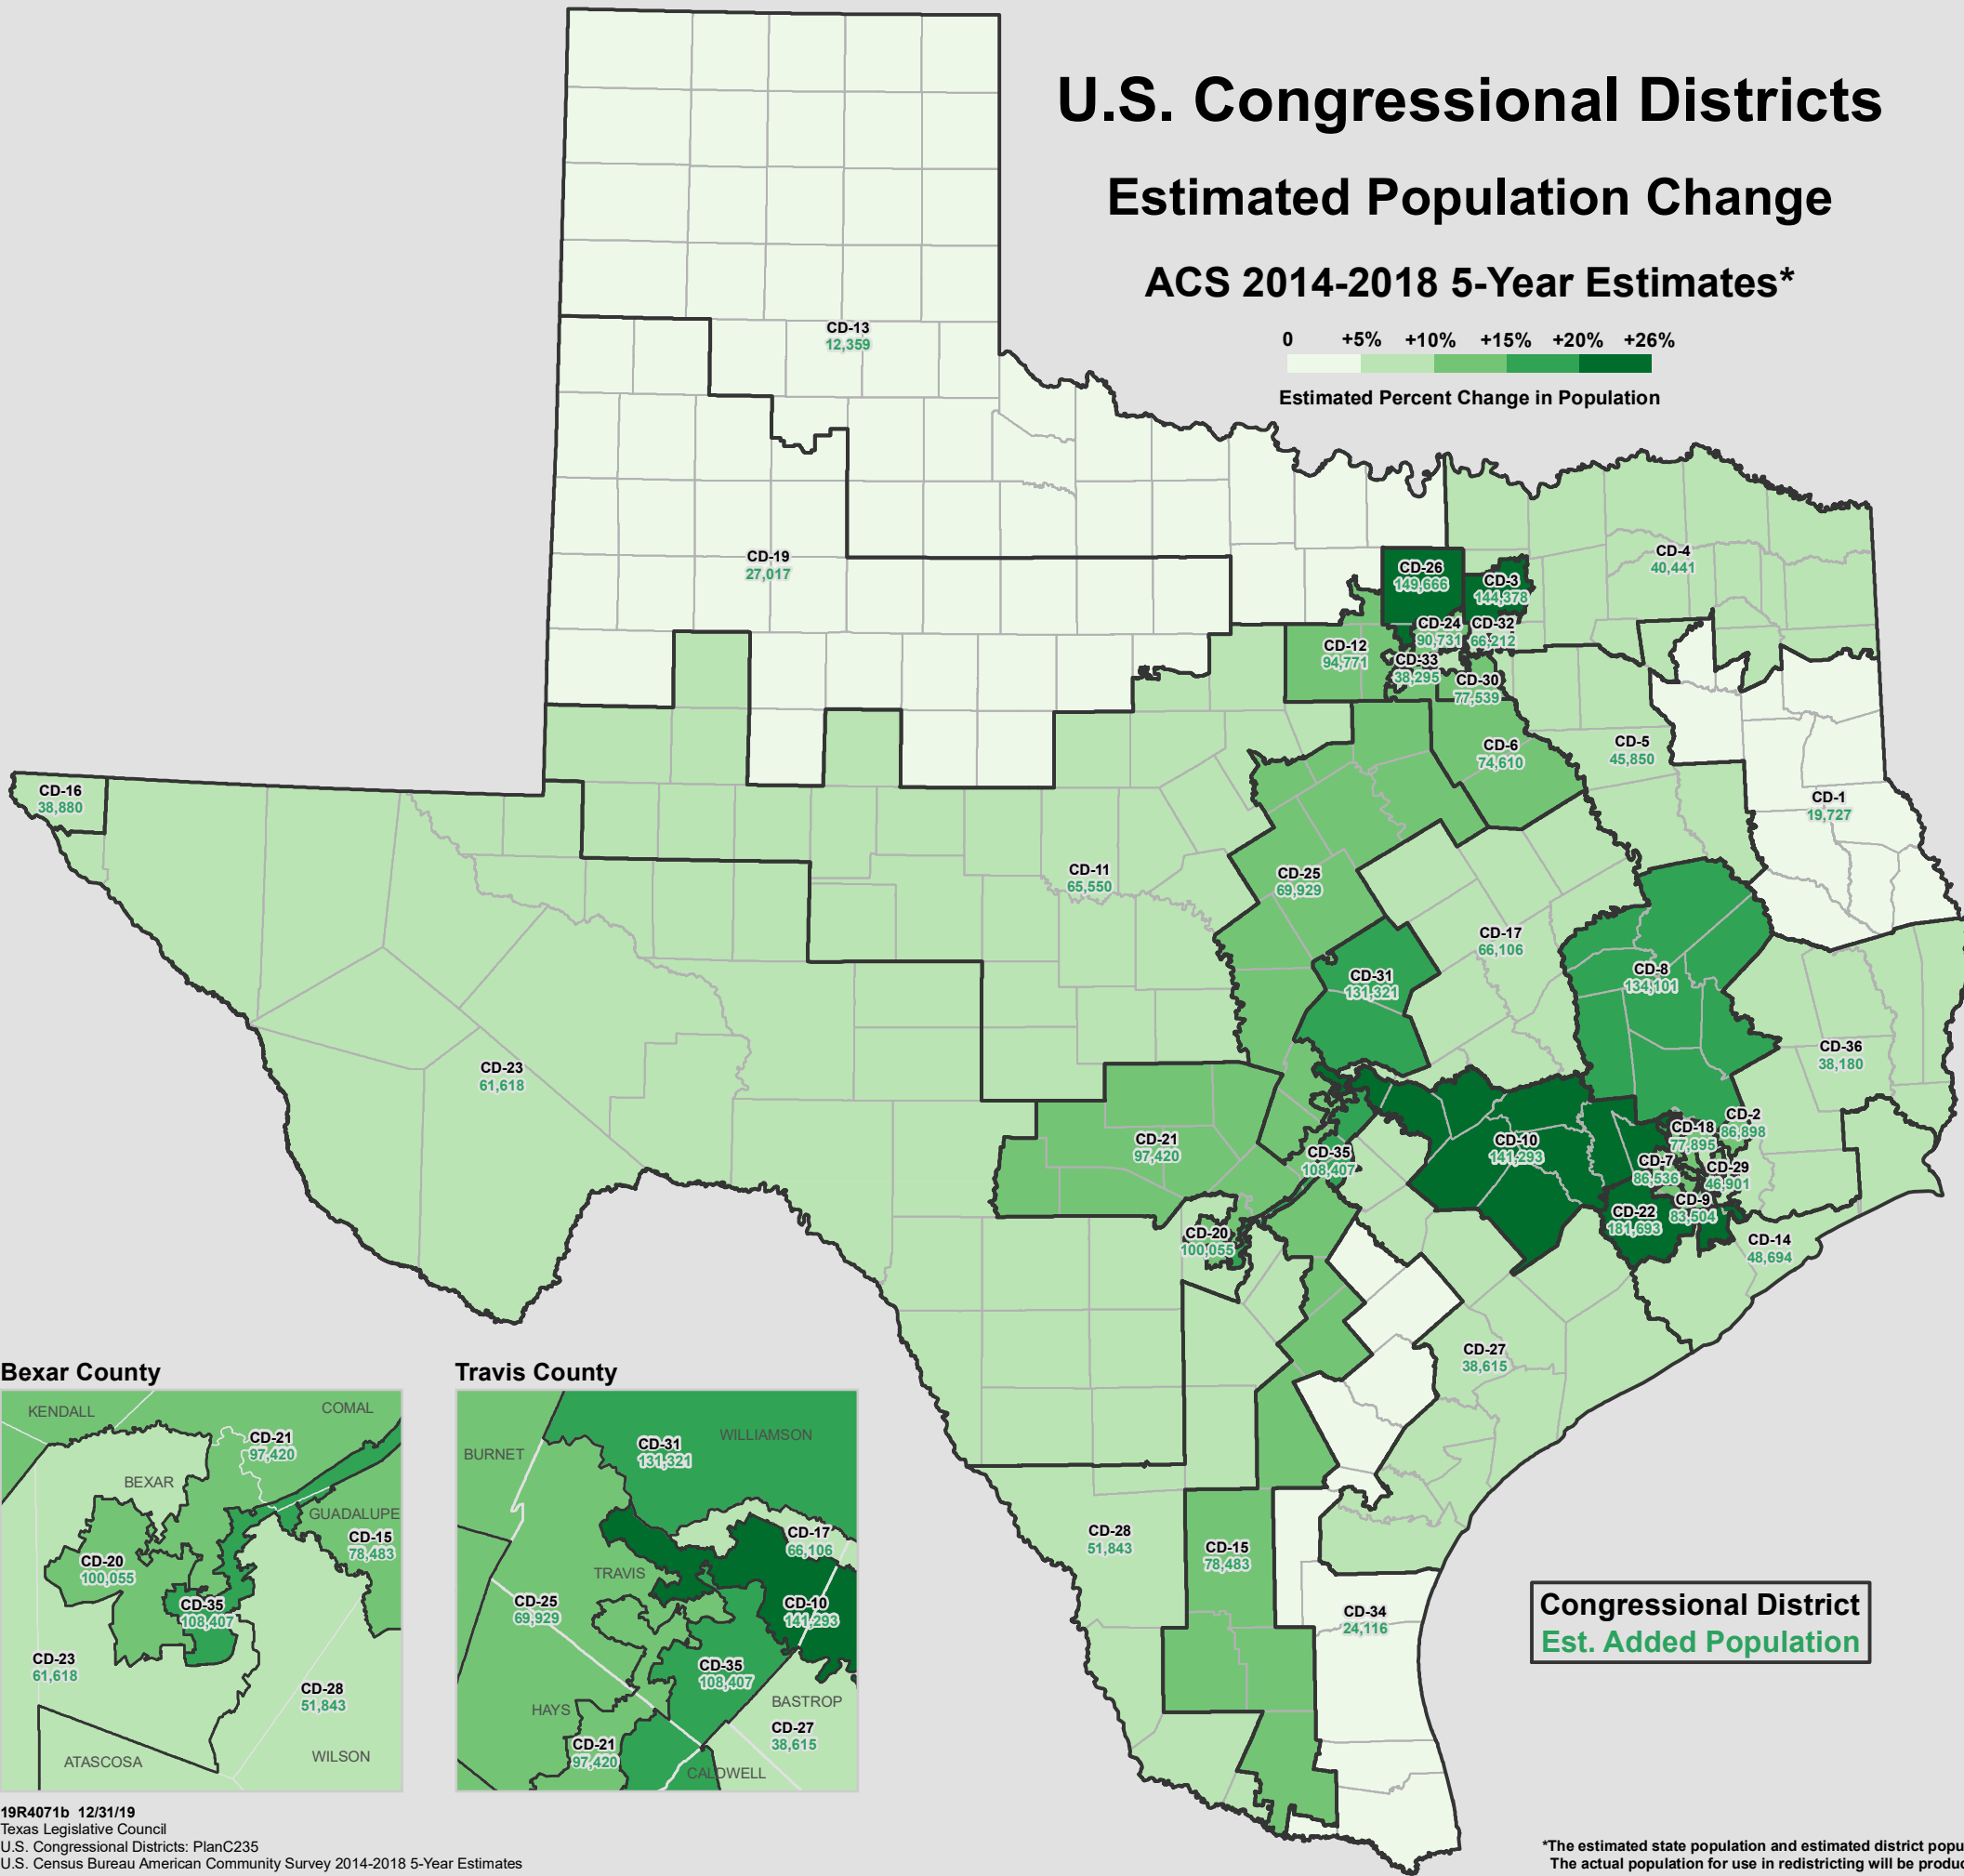

U.S. Congressional Districts

Estimated Population Change

ACS 2014-2018 5-Year Estimates*

North Central Texas

Harris County

Bexar County

Travis County

Congressional District
Est. Added Population

*The estimated state population and estimated district populations were produced from the American Community Survey (ACS) 2014-2018 5-year estimates of total population. The actual population for use in redistricting will be produced upon the completion of the 2020 Census and delivery of small area data in accordance with Public Law 94-171.