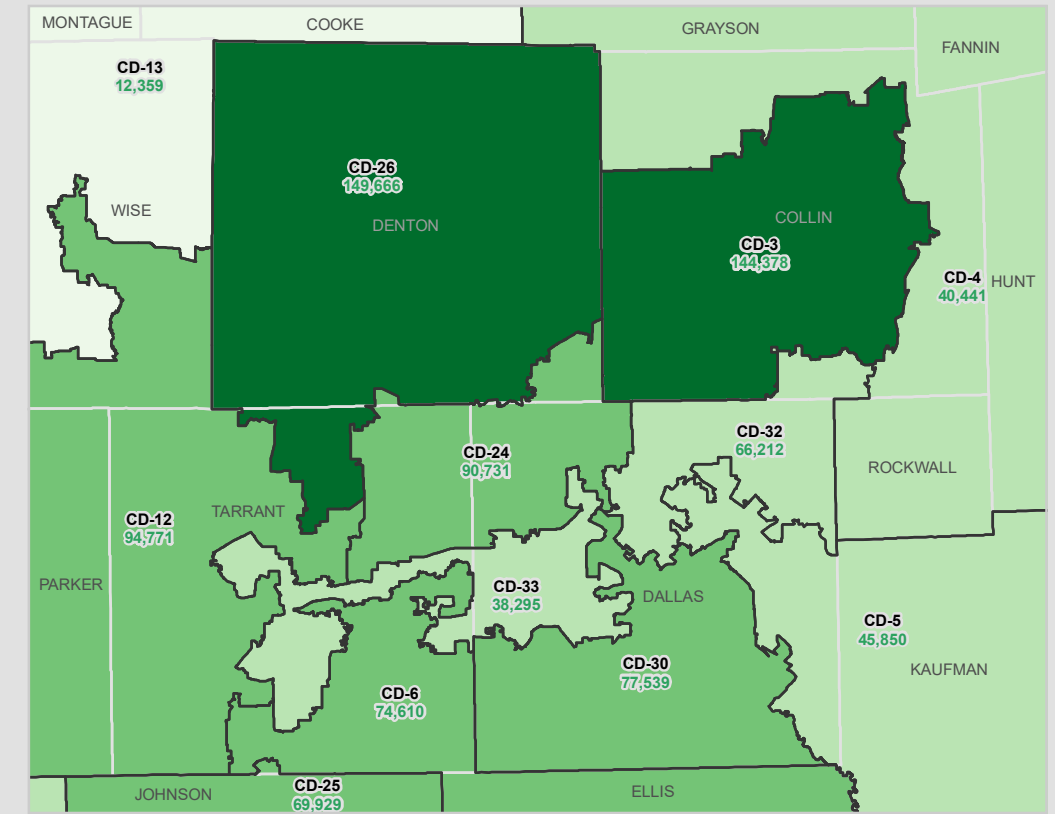

U.S. Congressional Districts

Estimated Population Change

ACS 2014-2018 5-Year Estimates*

North Central Texas

Harris County

Bexar County

Travis County

Congressional District
Est. Added Population

*The estimated state population and estimated district populations were produced from the American Community Survey (ACS) 2014-2018 5-year estimates of total population. The actual population for use in redistricting will be produced upon the completion of the 2020 Census and delivery of small area data in accordance with Public Law 94-171.