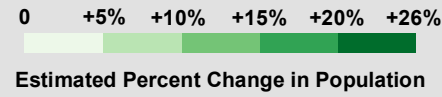

U.S. Congressional Districts

Estimated Population Change

ACS 2014-2018 5-Year Estimates*

North Central Texas

Harris County

Bexar County

Travis County

Congressional District
Est. Added Population