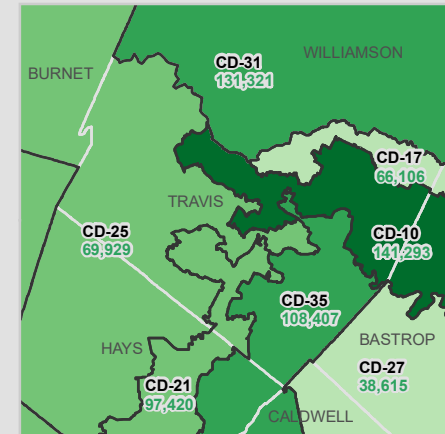

U.S. Congressional Districts

Estimated Population Change

ACS 2014-2018 5-Year Estimates*

North Central Texas

Harris County

Bexar County

Travis County

Congressional District
Est. Added Population

*The estimated state population and estimated district populations were produced from the American Community Survey (ACS) 2014-2018 5-year estimates of total population. The actual population for use in redistricting will be produced upon the completion of the 2020 Census and delivery of small area data in accordance with Public Law 94-171.