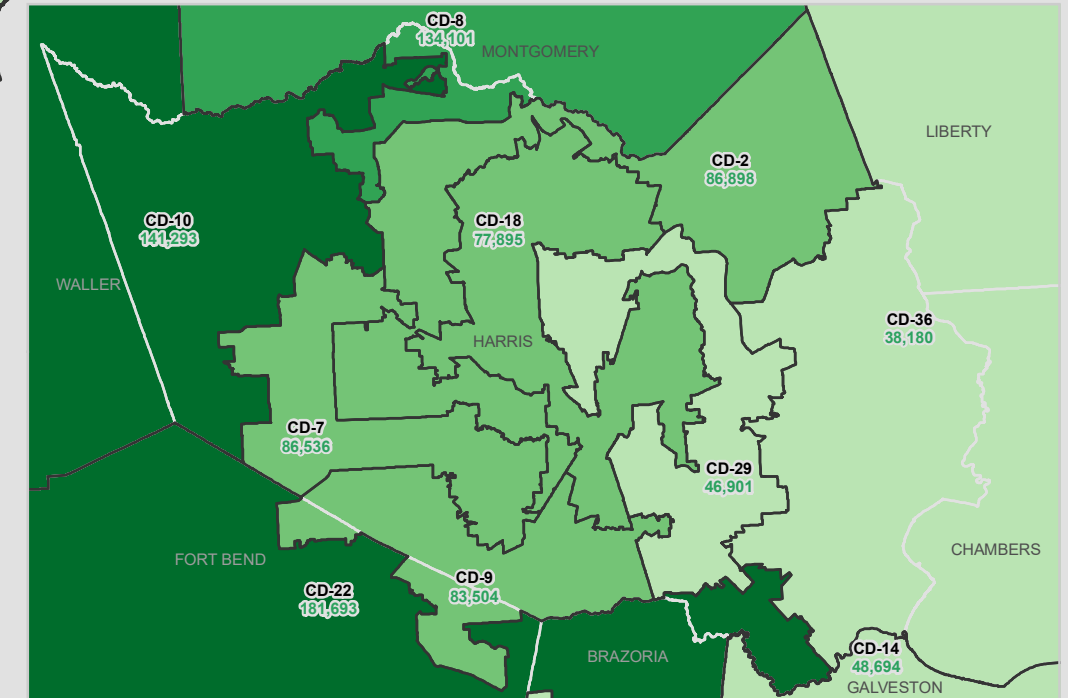

U.S. Congressional Districts

Estimated Population Change

ACS 2014-2018 5-Year Estimates*

North Central Texas

Harris County

Bexar County

Travis County

Congressional District
Est. Added Population

*The estimated state population and estimated district populations were produced from the American Community Survey (ACS) 2014-2018 5-year estimates of total population. The actual population for use in redistricting will be produced upon the completion of the 2020 Census and delivery of small area data in accordance with Public Law 94-171.