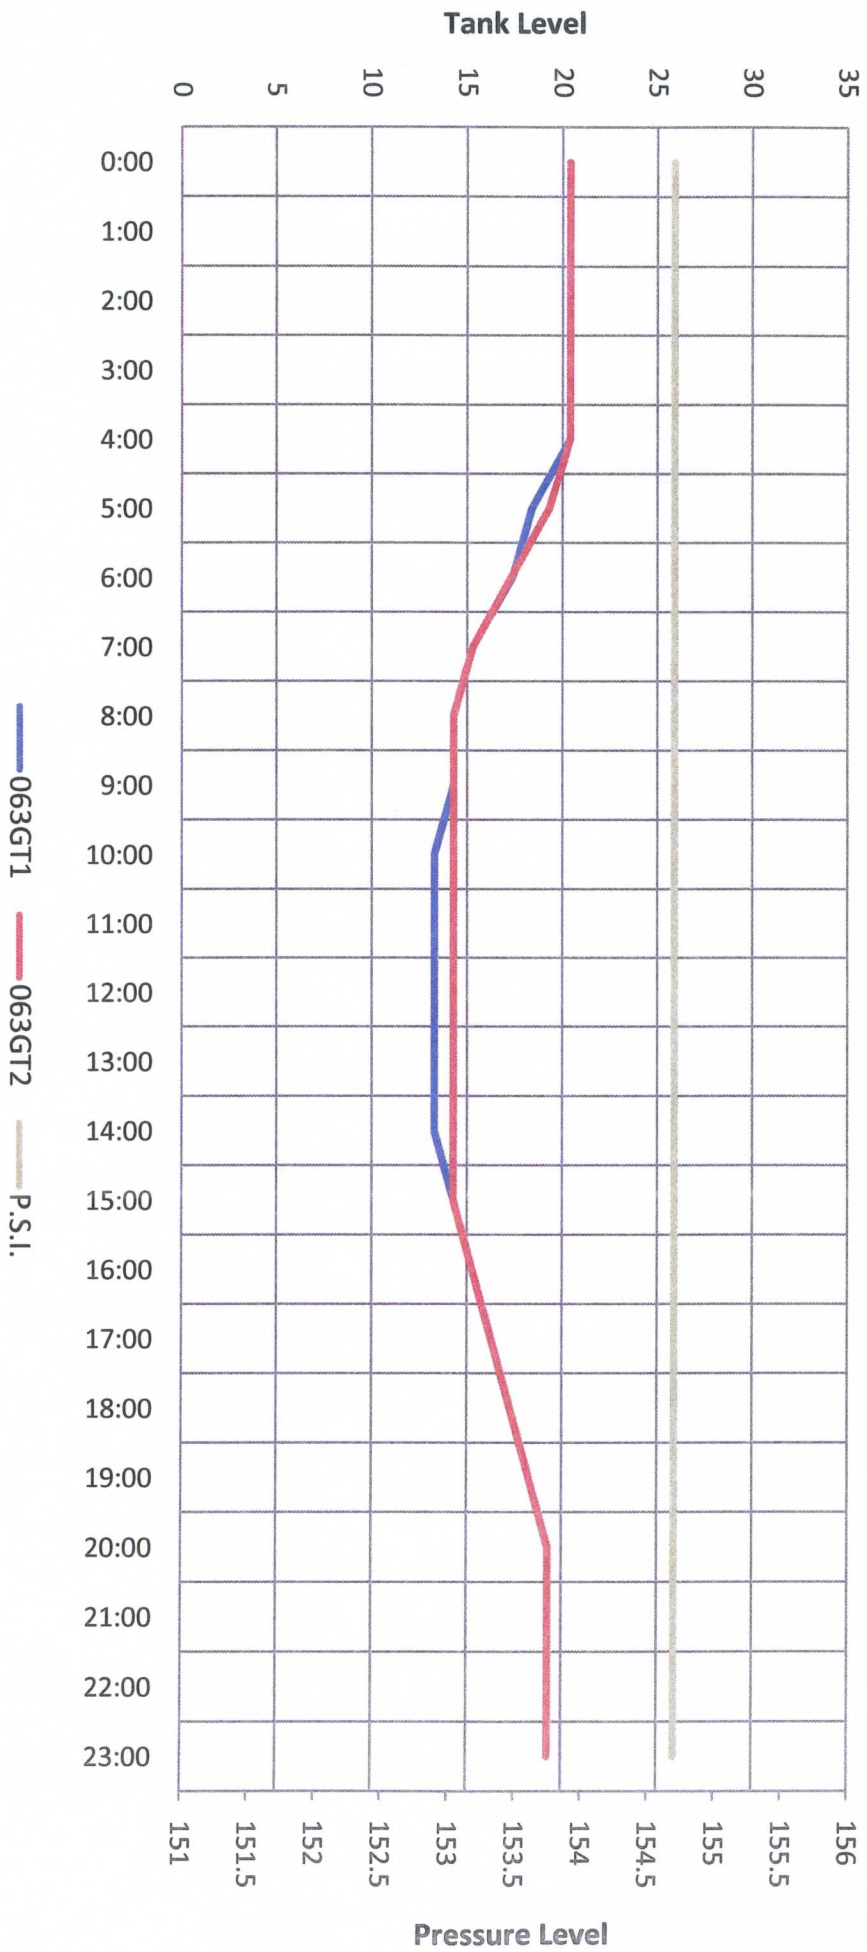

Facility 063 Tank & Pressure Levels August 17, 2009

Facility 063 Tank & Pressure Levels August 18, 2009

Facility 063 Tank & Pressure Levels August 19, 2009

Facility 063 Tank & Pressure Levels August 20, 2009