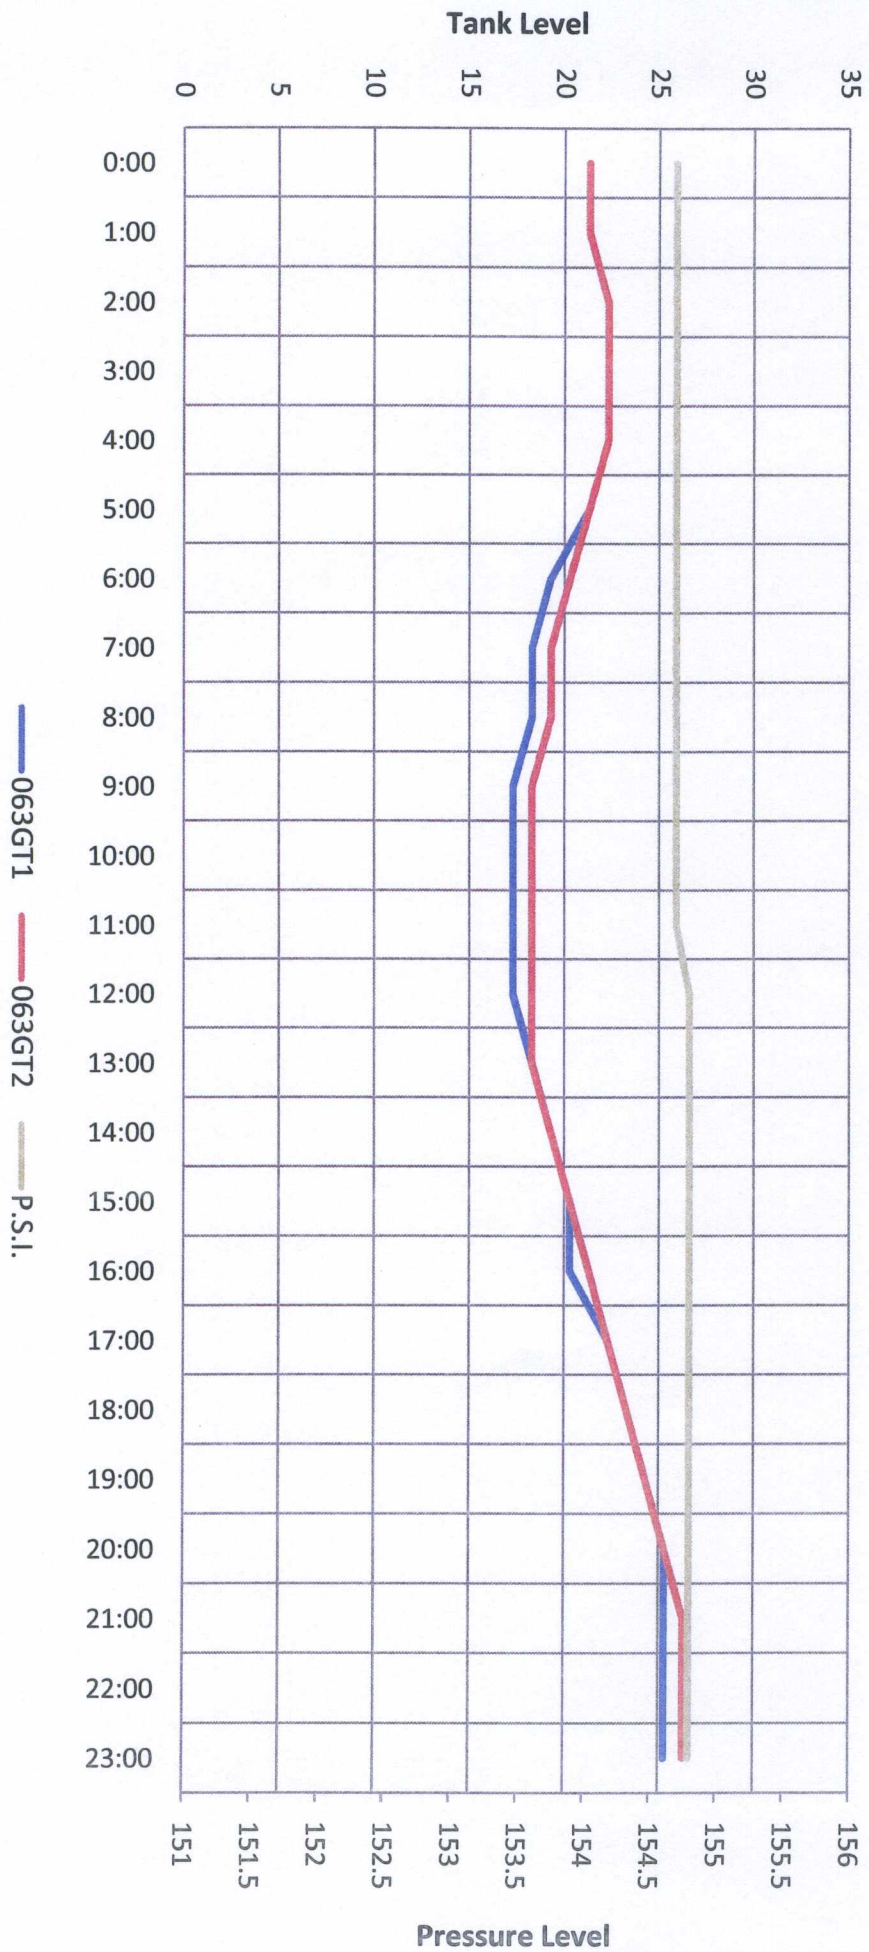

Facility 063 Tank & Pressure Levels August 17, 2009

Facility 063 Tank & Pressure Levels August 18, 2009

Facility 063 Tank & Pressure Levels August 19, 2009

Facility 063 Tank & Pressure Levels August 20, 2009