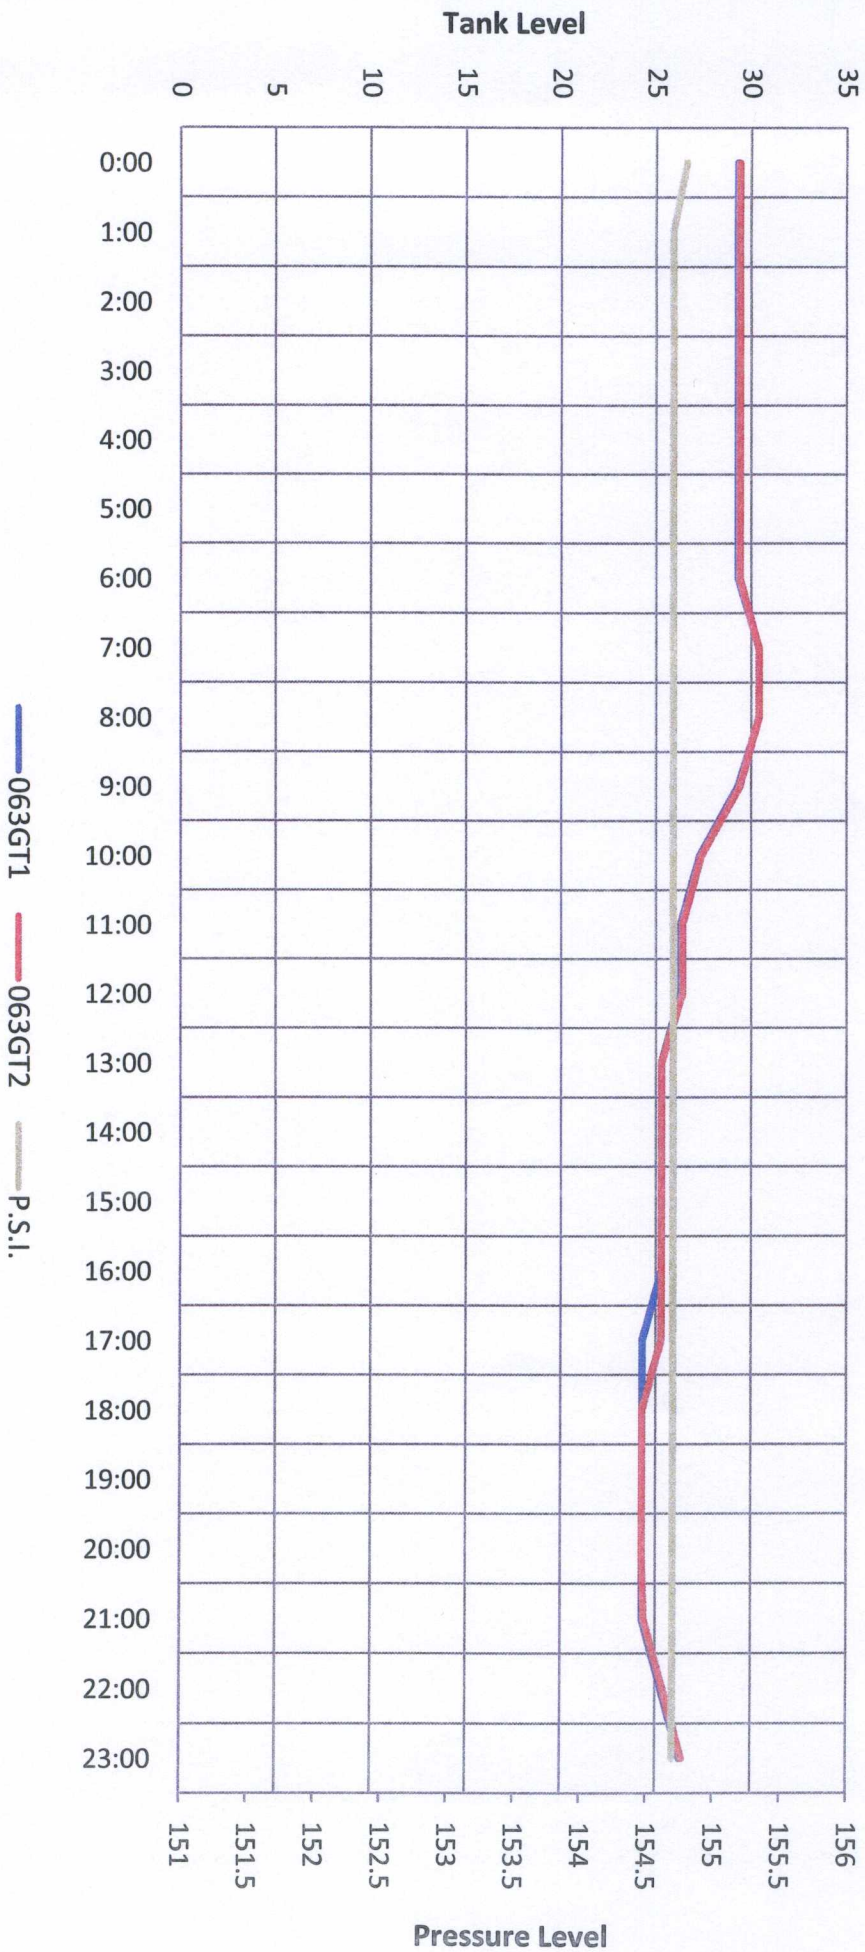

Facility 063 Tank & Pressure Levels August 22, 2009