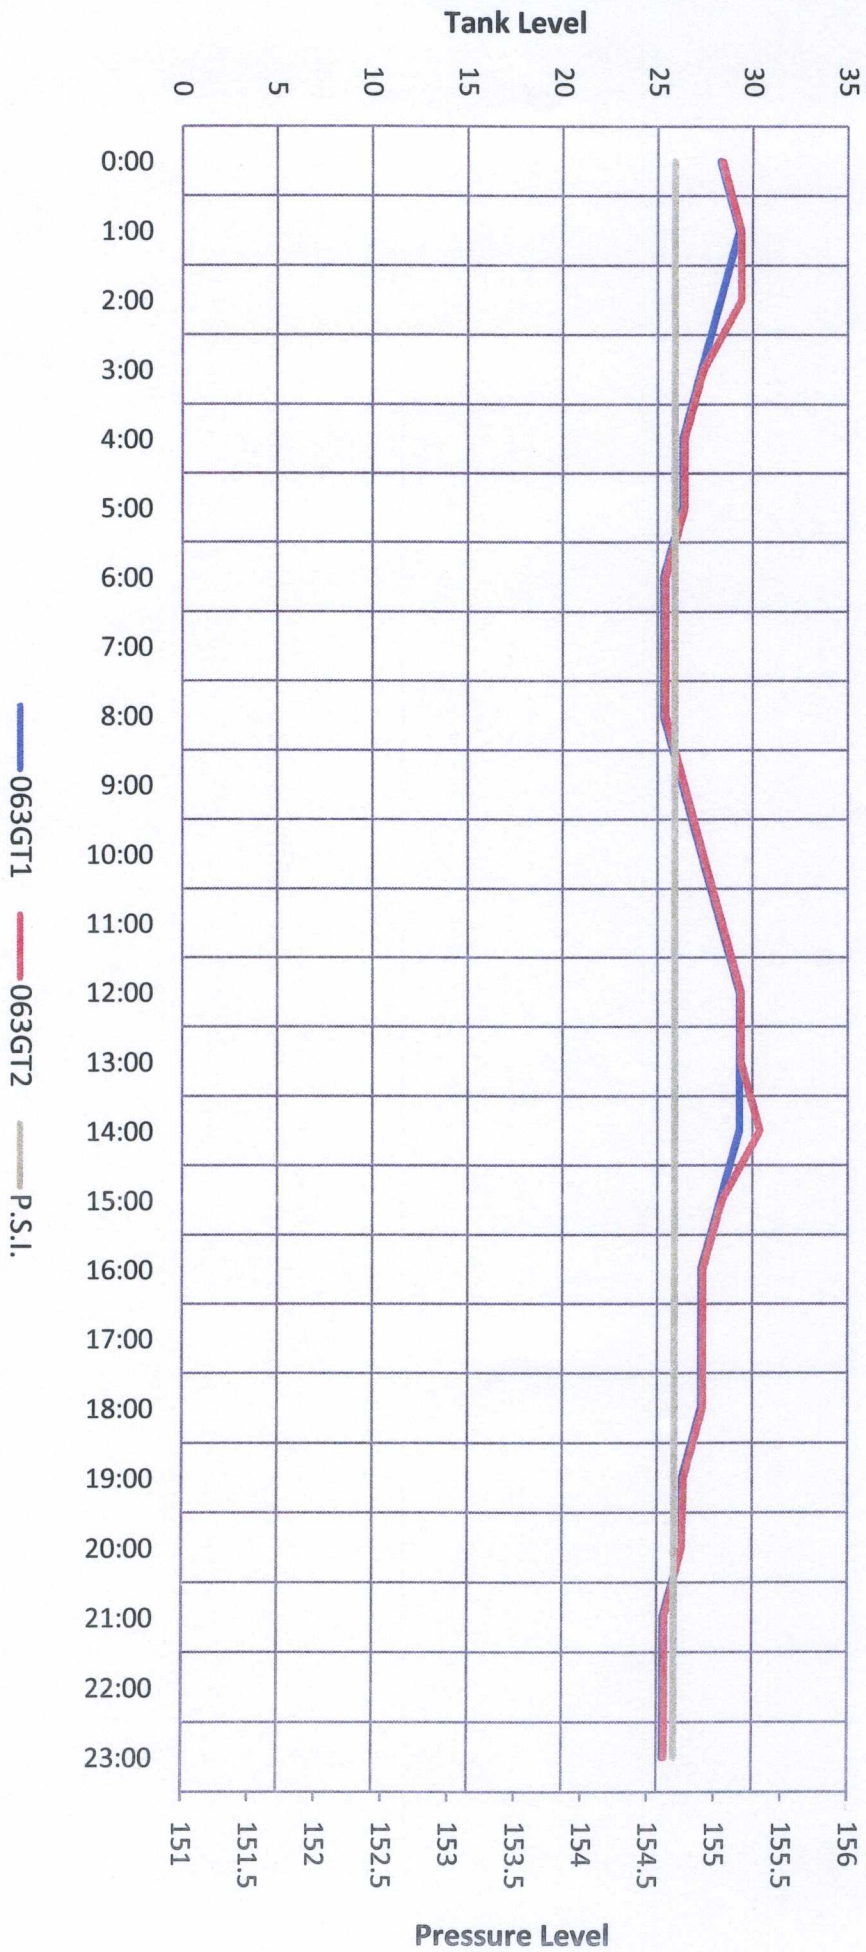

Facility 063 Tank & Pressure Levels August 23, 2009