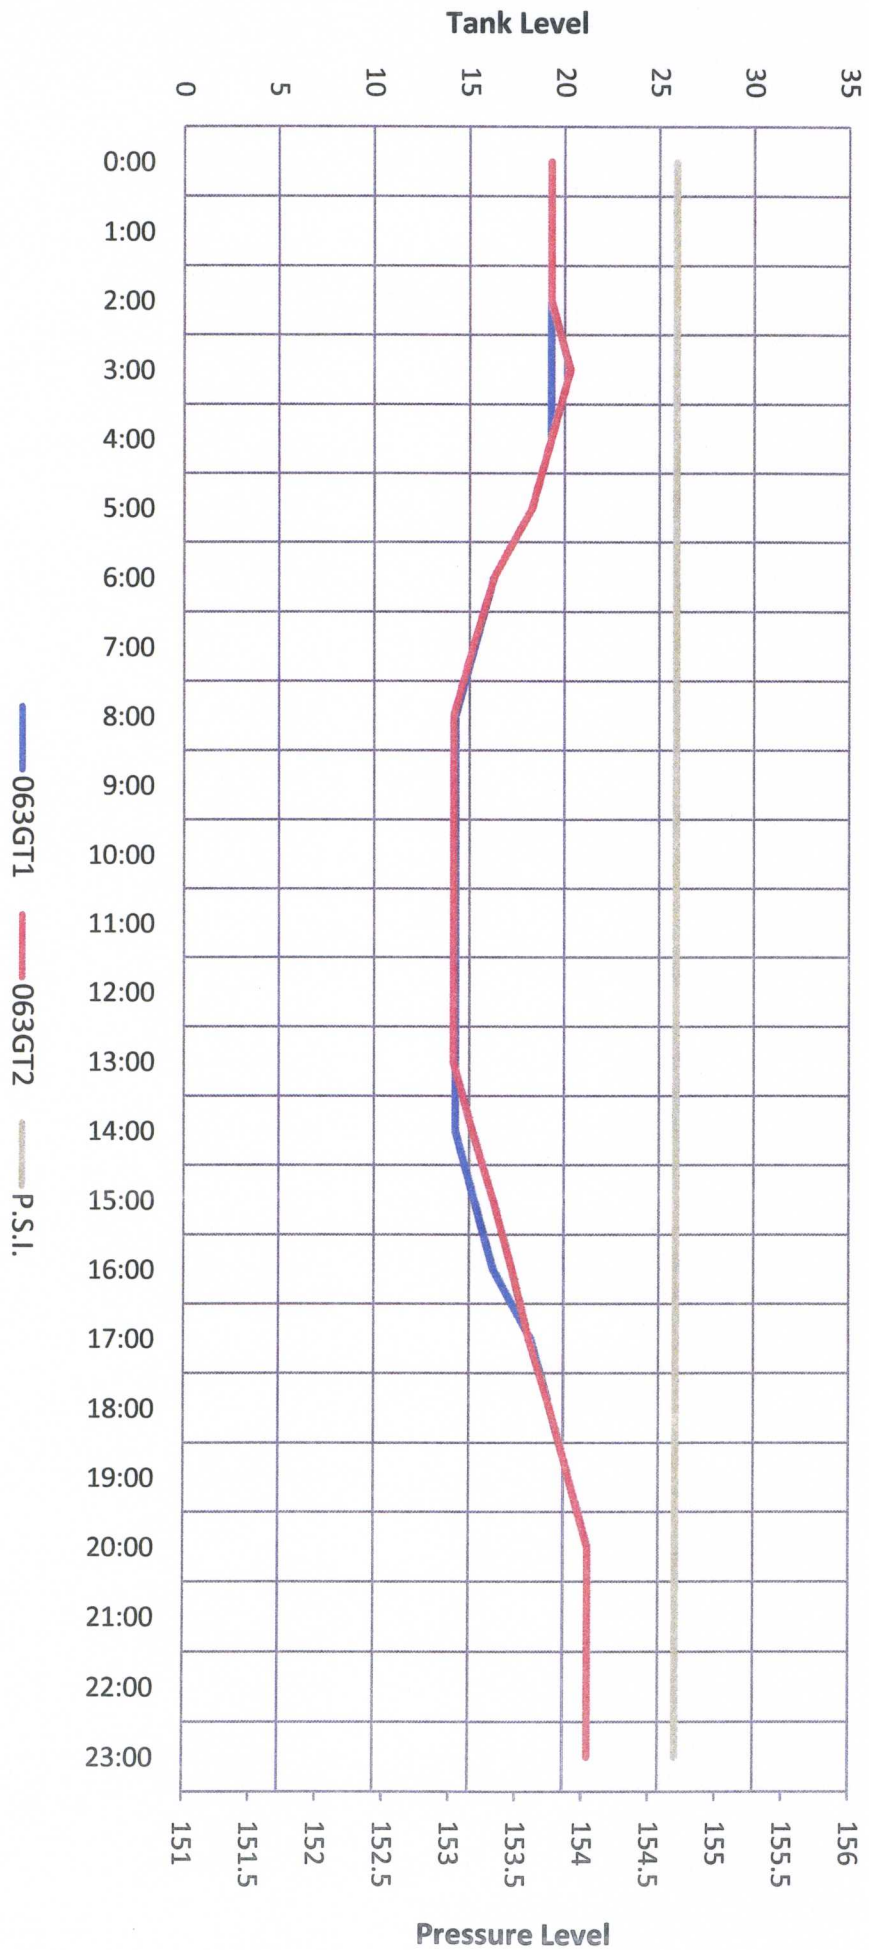

Facility 063 Tank & Pressure Levels August 17, 2009

Facility 063 Tank & Pressure Levels August 18, 2009

Facility 063 Tank & Pressure Levels August 19, 2009

Facility 063 Tank & Pressure Levels August 20, 2009