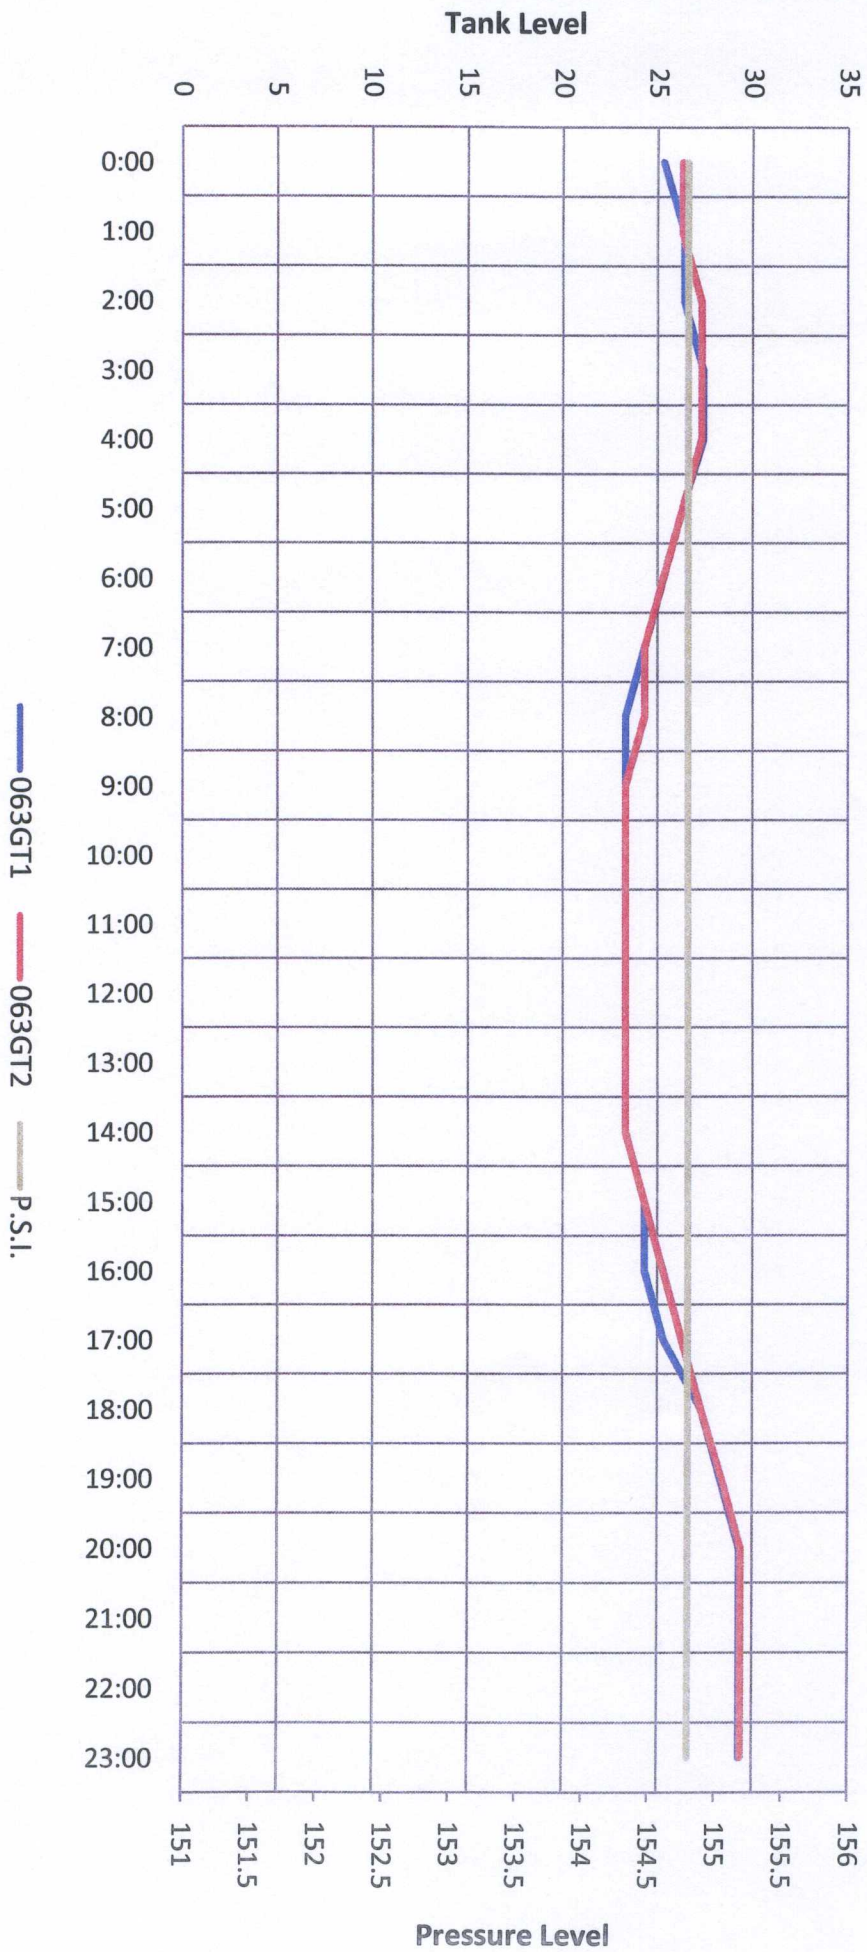

Facility 063 Tank & Pressure Levels August 21, 2009