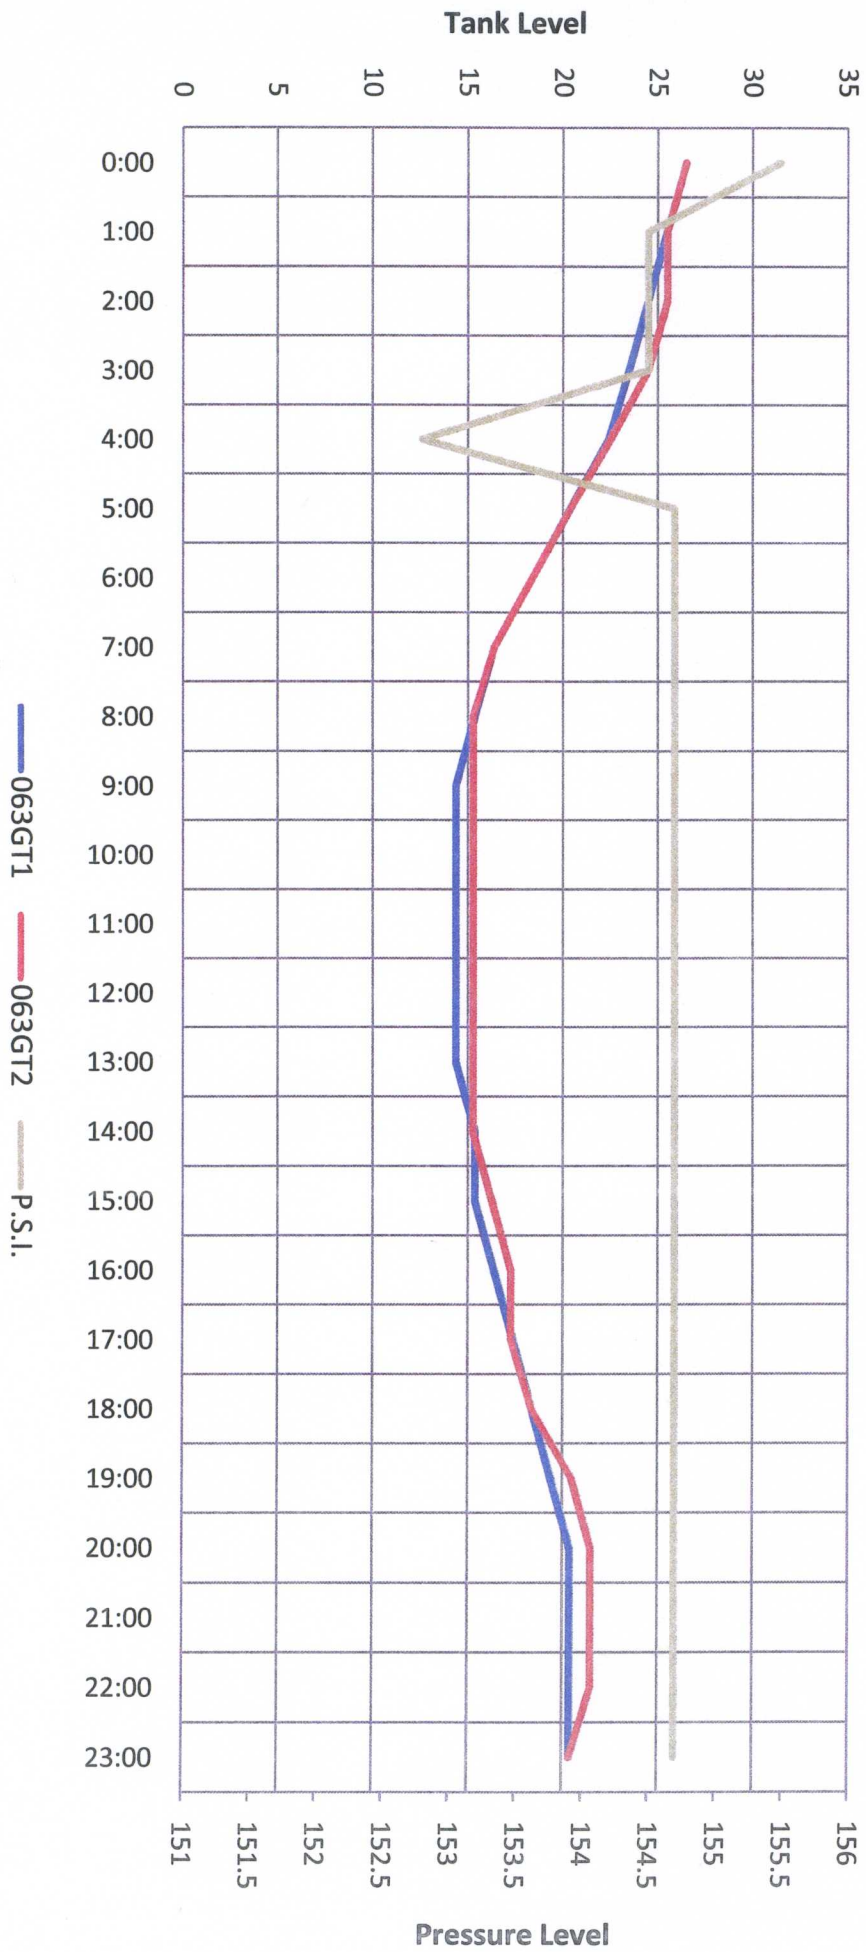

Facility 063 Tank & Pressure Levels August 17, 2009

Facility 063 Tank & Pressure Levels August 18, 2009

Facility 063 Tank & Pressure Levels August 19, 2009

Facility 063 Tank & Pressure Levels August 20, 2009