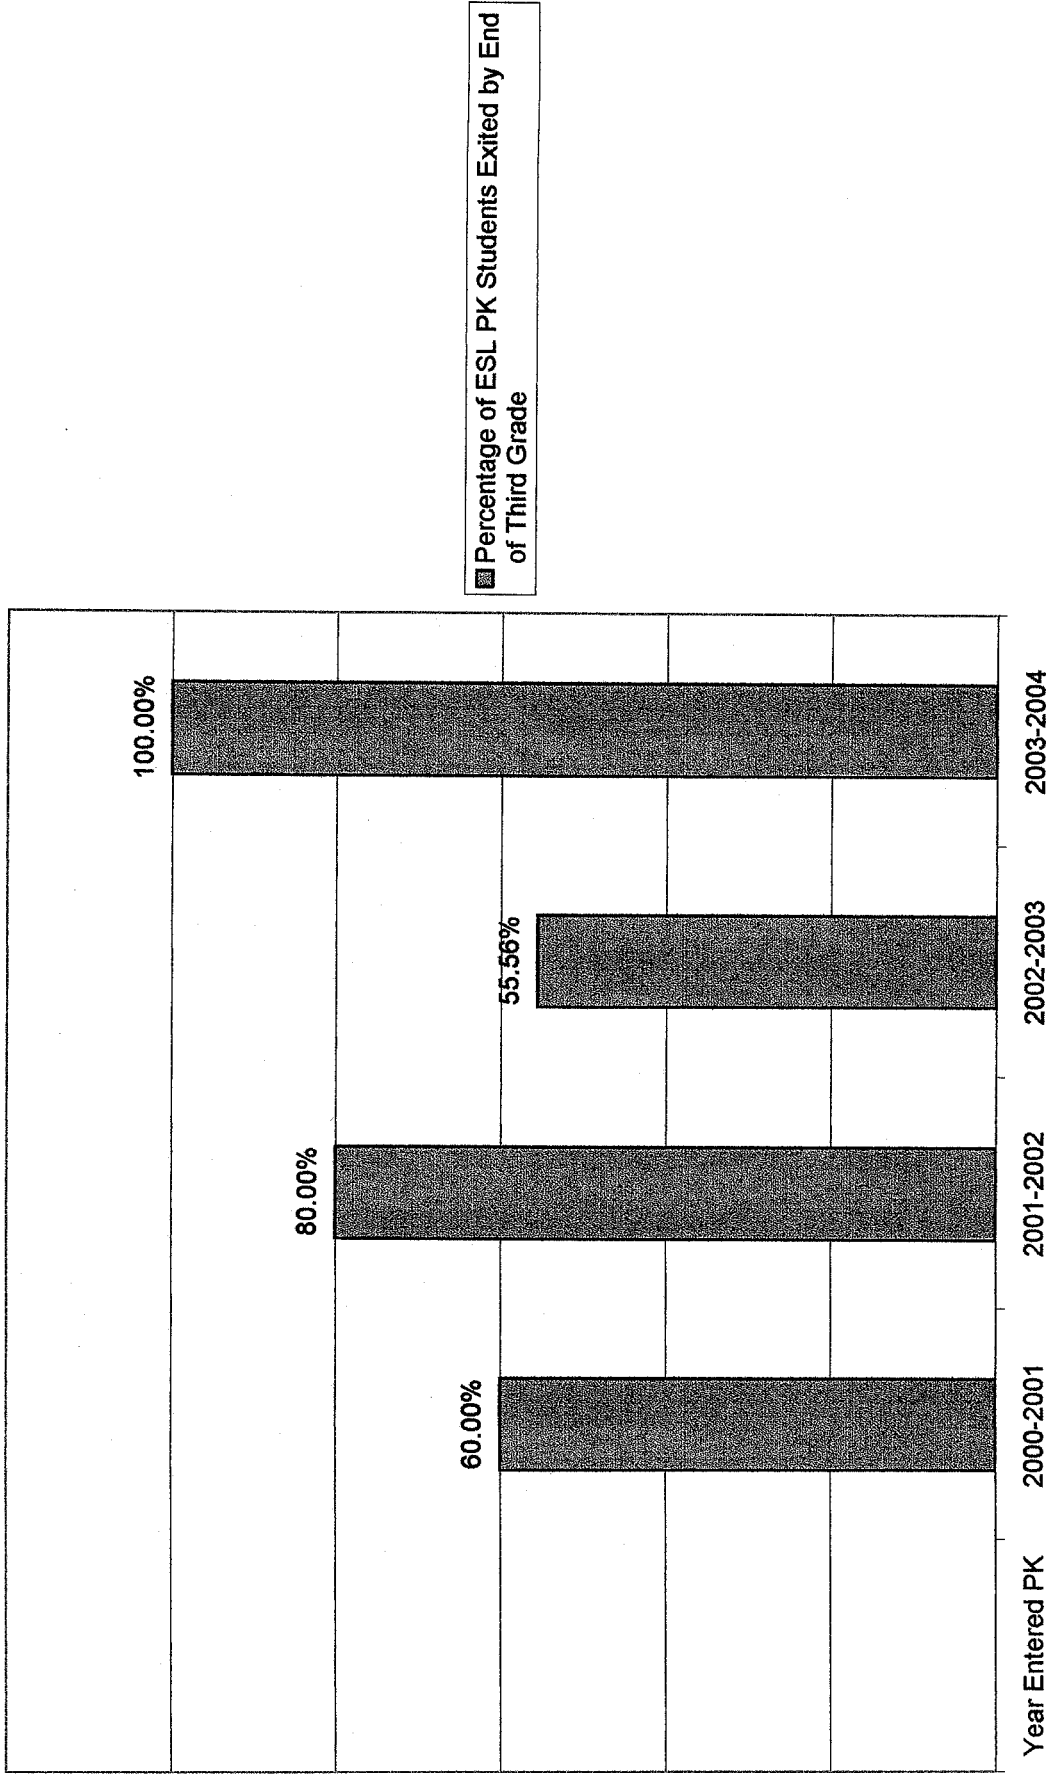

BOOKER ISD - Kirksey Elementary

**2006 - 2007 TPRI Kindergarten
First of year report**

Student Name	Attended BISD Pre-K	ESL/At-Risk Student	Developed Student	Developed and attended BISD Pre-K	Developed and DID NOT attend BISD Pre-K
[Redacted]		X	X		X
[Redacted]	X				
[Redacted]	X	X			
[Redacted]	X	X			
[Redacted]	X		X		X
[Redacted]					
[Redacted]	X		X	X	
[Redacted]	X	X	X	X	
[Redacted]	X		X	X	
[Redacted]	X	X			
[Redacted]	X				
[Redacted]	X		X		X
[Redacted]	X		X	X	
[Redacted]	X	X			
[Redacted]	X	X			
[Redacted]	X	X			
[Redacted]	X	X			
[Redacted]	X	X			
[Redacted]	X	X			
[Redacted]	X	X			
[Redacted]	X	X	X	X	
Total / Percentage	23 / 79%	10 / 34%	9 / 31%	6 of 23 26%	3 of 6 50%